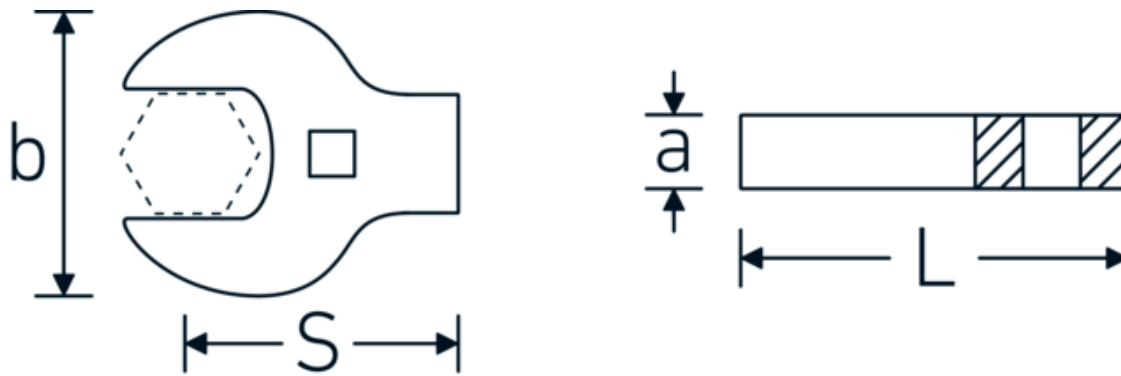

CROW-FOOT spanner heavy-duty, inch

540a HD

Product no. **02501036**
GTIN **4018754198085**
Model **540A HD SW 5/8**

Label. 3/8 " CROW-FOOT spanner heavy-duty, inch Spanner size 5/8" L.45mm

- Features.**
- for particularly high loadings, e.g. stainless steel screw fittings
 - full use of jaws in conjunction with standard ratchets
 - chrome plated
 - supplied without ratchet
 - Caution! Modified settings on torque wrench

Advantages.

For particularly high loads, e.g., stainless steel fittings.

Technical Drawing.

Technical Attributes.

a	11 mm
Internal square drive (inch)	3/8 "
Width mm (b)	34,8 mm
Length mm (L)	45 mm
S	27,7 mm
Spanner size [inch]	5/8 "

Logistics data.

Depth mm (IFS)	35
Width mm (IFS)	34
Height mm (IFS)	11
Length (packed, mm)	65
Width (packed, mm)	60
Height (packed, mm)	20
Volume (packed, dm3)	0.078 dm3
Art. no.	02501036
Weight (gross, kg)	0,061
Weight PAP (kg)	0,000
Weight PVC (kg)	0,002
GTIN	4018754198085
Country of origin	GERMANY
Region of origin	Nordrhein-Westfalen
WEEE/ElektroG	nicht ear-pflichtig
Customs tariff no.	82042000
Packing standard	1
Weight	58 g

Variants.

Art. no.	Model no. (ERP)	Description	GTIN
02501024	540A HD SW 3/8	3/8 " CROW-FOOT spanner heavy-duty, inch Spanner size 3/8" L.39mm	4018754285709
02501028	540A HD SW 7/16	3/8 " CROW-FOOT spanner heavy-duty, inch Spanner size 7/16" L.40mm	4018754285716