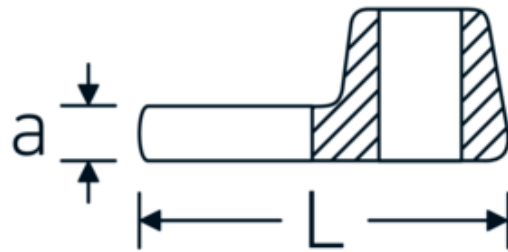

CROW-FOOT wrench, inch

540a

Product no. **02500058**
GTIN **4018754004751**
Model **540 A 1 5/16**

Label.

3/8 " CROW-FOOT wrench Wrench size 1 5/16" L.53mm

Technical Drawing.

Technical Attributes.

a	8 mm
Internal square drive (inch)	3/8 "
Width mm (b)	57 mm
Length mm (L)	53 mm
S	31,2 mm
Wrench size [inch]	1 5/16 "

Logistics data.

Depth mm (IFS)	54
Width mm (IFS)	57
Height mm (IFS)	18
Length (packed, mm)	54
Width (packed, mm)	57
Height (packed, mm)	18
Volume (packed, dm ³)	0.055404 dm ³
Product no.	02500058
Weight (gross, kg)	0,101

Variants.

Product no.	Model no. (ERP)	Description	GTIN
01500024	540 A 3/8	1/4 " CROW-FOOT wrench Wrench size 3/8" L.25,5mm	4018754173839
02500028	540 A 7/16	3/8 " CROW-FOOT wrench Wrench size 7/16" L.32mm	4018754004621
02500032	540 A 1/2	3/8 " CROW-FOOT wrench Wrench size 1/2" L.34,3mm	4018754004638
02500034	540 A 9/16	3/8 " CROW-FOOT wrench Wrench size 9/16" L.37,7mm	4018754004645
02500036	540 A 5/8	3/8 " CROW-FOOT wrench Wrench size 5/8" L.37,7mm	4018754004652
02500038	540 A 11/16	3/8 " CROW-FOOT wrench Wrench size 11/16" L.42,5mm	4018754004669
02500040	540 A 3/4	3/8 " CROW-FOOT wrench Wrench size 3/4" L.42,5mm	4018754004676
02500042	540 A 13/16	3/8 " CROW-FOOT wrench Wrench size 13/16" L.42,3mm	4018754004683
02500044	540 A 7/8	3/8 " CROW-FOOT wrench Wrench size 7/8" L.44,5mm	4018754004690
02500048	540 A 1	3/8 " CROW-FOOT wrench Wrench size 1" L.47mm	4018754004706
02500050	540 A 1 1/16	3/8 " CROW-FOOT wrench Wrench size 1 1/16" L.47mm	4018754004713
02500052	540 A 1 1/8	3/8 " CROW-FOOT wrench Wrench size 1 1/8" L.50mm	4018754004720
02500054	540 A 1 3/16	3/8 " CROW-FOOT wrench Wrench size 1 3/16" L.50mm	4018754004737
02500056	540 A 1 1/4	3/8 " CROW-FOOT wrench Wrench size 1 1/4" L.53mm	4018754004744
02500058	540 A 1 5/16	3/8 " CROW-FOOT wrench Wrench size 1 5/16" L.53mm	4018754004751