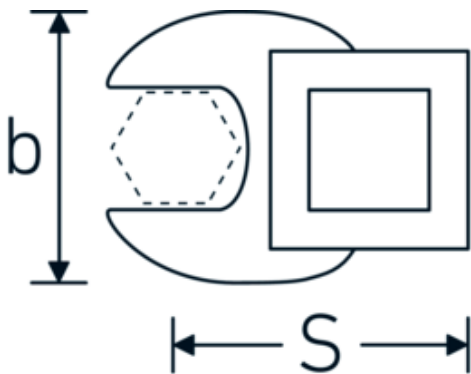

CROW-FOOT wrench, inch

540a

Product no. **02500058**
GTIN **4018754004751**
Model **540 A 1 5/16**

Label.

3/8 " CROW-FOOT wrench Wrench size 1 5/16" L.53mm

Technical Drawing.

Technical Attributes.

a	8 mm
Internal square drive (inch)	3/8 "
Width mm (b)	57 mm
Length mm (L)	53 mm
S	31,2 mm
Wrench size [inch]	1 5/16 "

Logistics data.

Depth mm (IFS)	54
Width mm (IFS)	57
Height mm (IFS)	18
Length (packed, mm)	54
Width (packed, mm)	57
Height (packed, mm)	18
Volume (packed, dm ³)	0.055404 dm ³
Product no.	02500058
Weight (gross, kg)	0,101

Variants.

Product no.	Model no. (ERP)	Description	GTIN
01500024	540 A 3/8	1/4 " CROW-FOOT wrench Wrench size 3/8" L.25,5mm	4018754173839
02500028	540 A 7/16	3/8 " CROW-FOOT wrench Wrench size 7/16" L.32mm	4018754004621
02500032	540 A 1/2	3/8 " CROW-FOOT wrench Wrench size 1/2" L.34,3mm	4018754004638
02500034	540 A 9/16	3/8 " CROW-FOOT wrench Wrench size 9/16" L.37,7mm	4018754004645
02500036	540 A 5/8	3/8 " CROW-FOOT wrench Wrench size 5/8" L.37,7mm	4018754004652
02500038	540 A 11/16	3/8 " CROW-FOOT wrench Wrench size 11/16" L.42,5mm	4018754004669
02500040	540 A 3/4	3/8 " CROW-FOOT wrench Wrench size 3/4" L.42,5mm	4018754004676
02500042	540 A 13/16	3/8 " CROW-FOOT wrench Wrench size 13/16" L.42,3mm	4018754004683
02500044	540 A 7/8	3/8 " CROW-FOOT wrench Wrench size 7/8" L.44,5mm	4018754004690
02500048	540 A 1	3/8 " CROW-FOOT wrench Wrench size 1" L.47mm	4018754004706
02500050	540 A 1 1/16	3/8 " CROW-FOOT wrench Wrench size 1 1/16" L.47mm	4018754004713
02500052	540 A 1 1/8	3/8 " CROW-FOOT wrench Wrench size 1 1/8" L.50mm	4018754004720
02500054	540 A 1 3/16	3/8 " CROW-FOOT wrench Wrench size 1 3/16" L.50mm	4018754004737
02500056	540 A 1 1/4	3/8 " CROW-FOOT wrench Wrench size 1 1/4" L.53mm	4018754004744
02500058	540 A 1 5/16	3/8 " CROW-FOOT wrench Wrench size 1 5/16" L.53mm	4018754004751