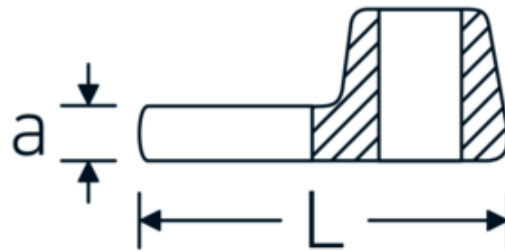

## CROW-FOOT wrench, metric

540

Product no. 02200020  
GTIN 4018754141067  
Model 540 20

Label.

3/8 " CROW-FOOT wrench Wrench size 20mm L.42,4mm

## Technical Drawing.

## Technical Attributes.

|                              |         |
|------------------------------|---------|
| a                            | 6,3 mm  |
| Internal square drive (inch) | 3/8 "   |
| Width mm (b)                 | 38 mm   |
| Length mm (L)                | 42,4 mm |
| S                            | 25 mm   |
| Width across flats [mm]      | 20 mm   |