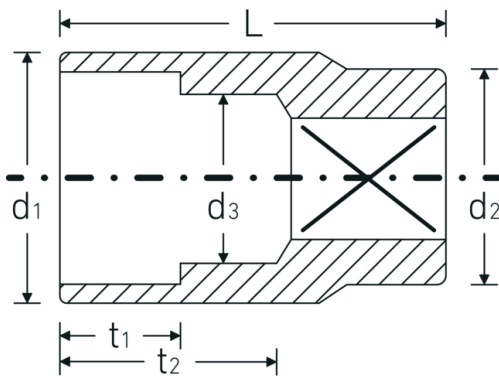

## Sockets 3/8", inch

45a

Product no. **02410038**  
GTIN **4018754004270**  
Model **45 A 11/16**

**Label.** 3/8 " Socket Wrench size 11/16" L.32mm

## Technical Drawing.

## Technical Attributes.

Drive profile	bi-hex AS-Drive®
Internal square drive (inch)	3/8 "
d1	23,4 mm
d2	19 mm
d3	16,3 mm
Length mm (L)	32 mm
Wrench size [inch]	11/16 "
t1	14,7 mm
t2	19,5 mm

## Logistics data.

Depth mm (IFS)	27
Width mm (IFS)	24
Height mm (IFS)	24
Length (packed, mm)	121
Width (packed, mm)	25
Height (packed, mm)	28
Volume (packed, dm3)	0.0847 dm3
Product no.	02410038
Weight (gross, kg)	0,220