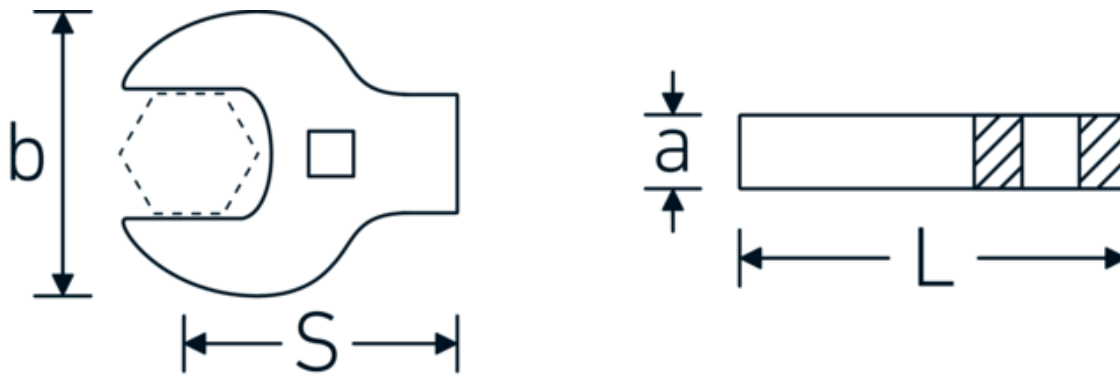

CROW-FOOT spanner heavy-duty, inch

540a HD

Product no. **02501058**
GTIN **4018754285754**
Model **540A HD SW 1.5/16**

Label. 3/8 " CROW-FOOT spanner heavy-duty, inch Spanner size 1 5/16" L.63mm

- Features.**
- for particularly high loadings, e.g. stainless steel screw fittings
 - full use of jaws in conjunction with standard ratchets
 - chrome plated
 - supplied without ratchet
 - Caution! Modified settings on torque wrench

Advantages.

For particularly high loads, e.g., stainless steel fittings.

Technical Drawing.

Technical Attributes.

a	11 mm
Internal square drive (inch)	3/8 "
Width mm (b)	56 mm
Length mm (L)	63 mm
S	27,9 mm
Spanner size [inch]	1 5/16 "

Logistics data.

Depth mm (IFS)	60
Width mm (IFS)	55
Height mm (IFS)	10
Length (packed, mm)	70
Width (packed, mm)	60
Height (packed, mm)	10
Volume (packed, dm3)	0.042 dm3
Art. no.	02501058
Weight (gross, kg)	0,158
Weight PAP (kg)	0,000
Weight PVC (kg)	0,002
GTIN	4018754285754
Country of origin	GERMANY
Region of origin	Nordrhein-Westfalen
WEEE/ElektroG	nicht ear-pflichtig
Customs tariff no.	82042000
Packing standard	1
Weight	156 g

Variants.

Art. no.	Model no. (ERP)	Description	GTIN
02501024	540A HD SW 3/8	3/8 " CROW-FOOT spanner heavy-duty, inch Spanner size 3/8" L.39mm	4018754285709
02501028	540A HD SW 7/16	3/8 " CROW-FOOT spanner heavy-duty, inch Spanner size 7/16" L.40mm	4018754285716