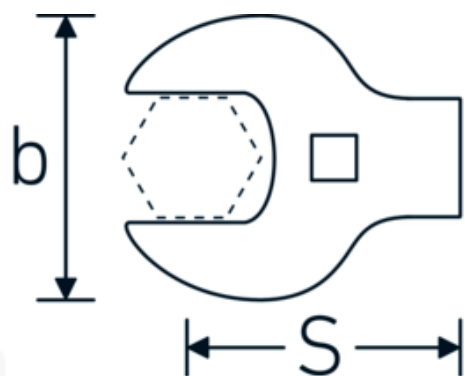

**CROW-FOOT wrench heavy-duty, inch**  
**540a HD**

Product no. **03501064**  
GTIN **4018754198160**  
Model **540A HD SW 1.1/2**

**Label.** 1/2 " CROW-FOOT wrench heavy-duty Wrench size 1 1/2" L.76mm

**Technical Drawing.**

**Technical Attributes.**

<b>a</b>	16 mm
<b>Internal square drive (inch)</b>	1/2 "
<b>Width mm (b)</b>	70 mm

**Logistics data.**

<b>Depth mm (IFS)</b>	75
<b>Width mm (IFS)</b>	75
<b>Height mm (IFS)</b>	20

<b>Length mm (L)</b>	76 mm	<b>Length (packed, mm)</b>	75
<b>S</b>	45 mm	<b>Width (packed, mm)</b>	75
<b>Wrench size [inch]</b>	1 1/2 "	<b>Height (packed, mm)</b>	20
		<b>Volume (packed, dm3)</b>	0.1125 dm3
		<b>Product no.</b>	03501064
		<b>Weight (gross, kg)</b>	0,350
		<b>Weight PAP (kg)</b>	0,000
		<b>Weight PVC (kg)</b>	0,004
		<b>GTIN</b>	4018754198160
		<b>Country of origin</b>	GERMANY
		<b>Region of origin</b>	Nordrhein-Westfalen
		<b>WEEE/ElektroG</b>	nicht ear-pflichtig
		<b>Customs tariff no.</b>	82042000
		<b>Packing standard</b>	1
		<b>Weight</b>	310 g