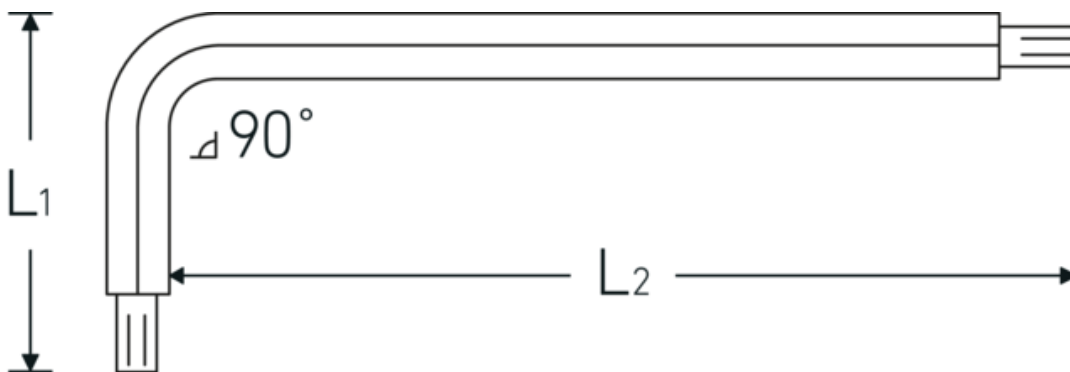

Hex key with ball end for socket head screws

10767

Product no. **43263005**
 GTIN **4018754332816**
 Model **10767 5 KUGELKOPF-
 WINKELSCHRAUBENDREHER
 SECHSKANT**

Label.

Hex key with ball end for socket head screws Hex drive 5mm L.28mm x 158mm

Features.

- for hexagon socket head screws
- with ball end on long arm
- swivel angle up to 25° each side
- Chrome Vanadium, gunmetal finish

Technical Drawing.

Technical Attributes.

Drive profile	Hexagonal
External hex drive (mm)	5 mm
L1	28 mm
L2	158 mm

Logistics data.

Depth mm (IFS)	162
Width mm (IFS)	32
Height mm (IFS)	6
Length (packed, mm)	350
Width (packed, mm)	100

Height (packed, mm)	7
Volume (packed, dm³)	0.245 dm ³
Art. no.	43263005
Weight (gross, kg)	0,314
Weight PAP (kg)	0,000
Weight PVC (kg)	0,006
GTIN	4018754332816
Country of origin	GERMANY
Region of origin	Nordrhein-Westfalen
WEEE/ElektroG	nicht ear-pflichtig
Customs tariff no.	82054000
Packing standard	10
Weight	30 g