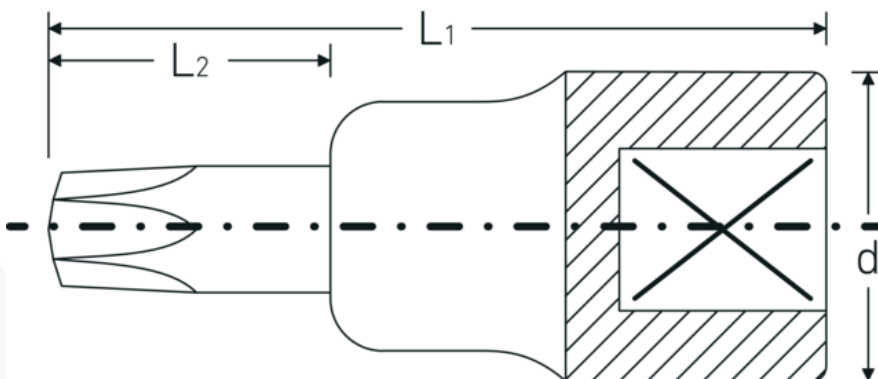

## Screwdriver socket

54TXB

Product no. **03110027**  
GTIN **4018754102006**  
Model **54 TXB T 27**

**Label.** 1/2 " Screwdriver socket L.55mm

- Features.**
- for inside TORX® screws, tamper proof
  - with hollow point (TORX®Tamper Resistant)
  - Chrome Alloy Steel, chrome plated

## Advantages.

For recessed TORX® screws

## Technical Drawing.

## Logistics data.

Depth mm (IFS)

55

<b>Internal square drive (inch)</b>	1/2 "	<b>Width mm (IFS)</b>	23
<b>d</b>	22,7 mm	<b>Height mm (IFS)</b>	22
<b>Size of output profile</b>	T27	<b>Length (packed, mm)</b>	100
<b>L1</b>	55 mm	<b>Width (packed, mm)</b>	100
<b>L2</b>	17 mm	<b>Height (packed, mm)</b>	22
		<b>Volume (packed, dm3)</b>	0.22 dm3
		<b>Art. no.</b>	03110027
		<b>Weight (gross, kg)</b>	0,350
		<b>Weight PAP (kg)</b>	0,000
		<b>Weight PVC (kg)</b>	0,003
		<b>GTIN</b>	4018754102006
		<b>Country of origin</b>	GERMANY
		<b>Region of origin</b>	Nordrhein-Westfalen
		<b>WEEE/ElektroG</b>	nicht ear-pflichtig
		<b>Customs tariff no.</b>	82042000
		<b>Packing standard</b>	5
		<b>Weight</b>	71 g