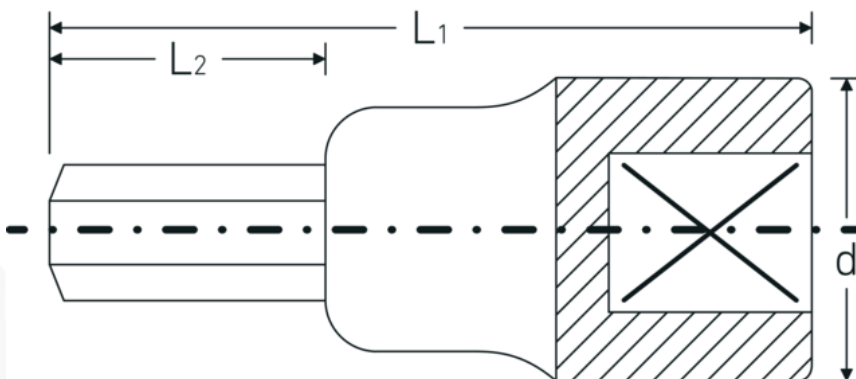

INHEX socket

54a

Product no. **03450036**
GTIN **4018754008438**
Model **54 A 5/8**

Label. INHEX socket 1/2 " 5/8 L.60mm

- Features.**
- for hexagon socket head screws
 - DIN 7422
 - Chrome Alloy Steel, chrome plated

Advantages.

For Allen screws

Technical Drawing.

Technical Attributes.

Drive profile

Hexagonal

Logistics data.

Depth mm (IFS)

60

| | | | |
|-------------------------------------|----------|-----------------------------|---------------------|
| External hex drive (inch) | 5/8 | Width mm (IFS) | 27 |
| Internal square drive (inch) | 1/2 " | Height mm (IFS) | 27 |
| d | 27,5 mm | Length (packed, mm) | 85 |
| DIN | DIN 7422 | Width (packed, mm) | 80 |
| L1 | 60 mm | Height (packed, mm) | 54 |
| L2 | 20 mm | Volume (packed, dm3) | 0.3672 dm3 |
| | | Art. no. | 03450036 |
| | | Weight (gross, kg) | 0,845 |
| | | Weight PAP (kg) | 0,000 |
| | | Weight PVC (kg) | 0,006 |
| | | GTIN | 4018754008438 |
| | | Country of origin | GERMANY |
| | | Region of origin | Nordrhein-Westfalen |
| | | WEEE/ElektroG | nicht ear-pflichtig |
| | | Customs tariff no. | 82042000 |
| | | Packing standard | 5 |
| | | Weight | 169 g |