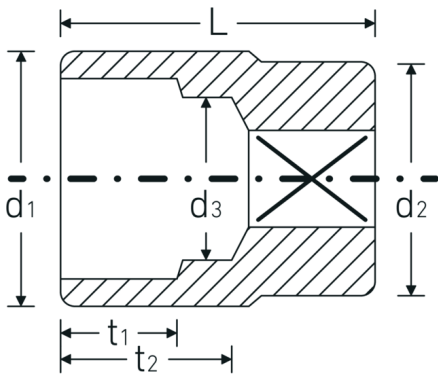

## Sockets 3/4", metric

55

Product no. **05010024**  
GTIN **4018754008711**  
Model **55 24**

**Label.** 3/4 " Socket Wrench size 24mm L.51mm

## Technical Drawing.

## Technical Attributes.

Drive profile	hex AS-Drive®
Internal square drive (inch)	3/4 "
d1	34 mm
d2	34,7 mm
d3	21 mm
DIN	DIN 3124 / ISO 2725-1, ASME B 107.5 M
Length mm (L)	51 mm
Width across flats [mm]	24 mm

## Logistics data.

Depth mm (IFS)	52
Width mm (IFS)	38
Height mm (IFS)	38
Length (packed, mm)	210
Width (packed, mm)	62
Height (packed, mm)	40
Volume (packed, dm3)	0.5208 dm3
Product no.	05010024
Weight (gross, kg)	0,990