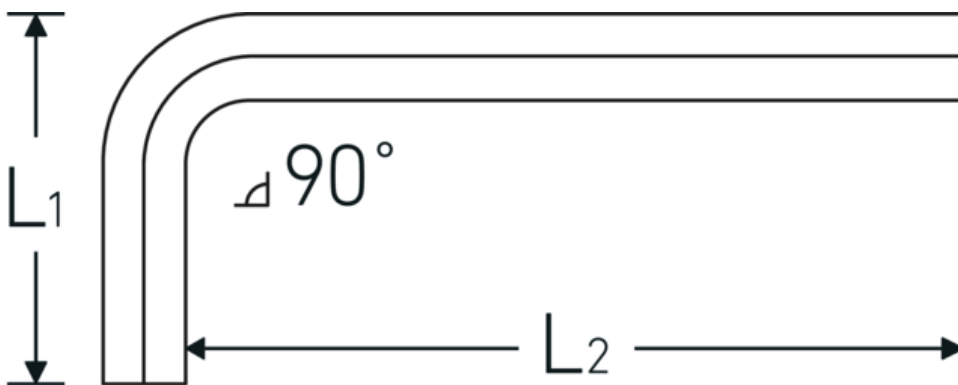

Technical Drawing.

Technical Attributes.

Drive profile	Hexagonal
External hex drive (mm)	7 mm
DIN	DIN ISO 2936
L1	41 mm
L2	102 mm

Logistics data.

Depth mm (IFS)	100
Width mm (IFS)	39
Height mm (IFS)	8
Length (packed, mm)	175
Width (packed, mm)	100