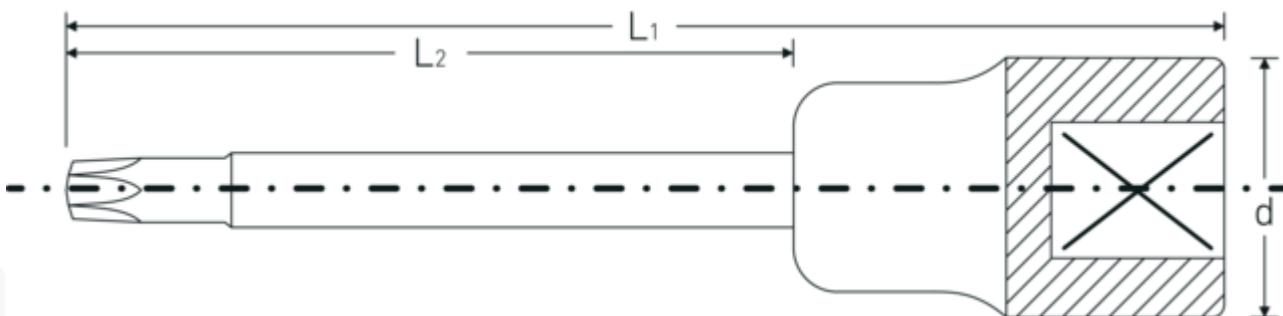

Screwdriver socket

1054TX/2054TX

Product no. **03131455**
GTIN **4018754006854**
Model **1054 TX T 55**

Label. 1/2 " Screwdriver socket L.140mm

- Features.**
- for inside TORX® screws
 - extra long
 - Chrome Alloy Steel, chrome plated

Advantages.

For recessed TORX® screws

Technical Drawing.

Technical Attributes.

Drive profile TORX®
Internal square drive (inch) 1/2 "

Logistics data.

Depth mm (IFS) 140
Width mm (IFS) 23

d	22,7 mm	Height mm (IFS)	23
Size of output profile	T55	Length (packed, mm)	175
L1	140 mm	Width (packed, mm)	103
L2	102 mm	Height (packed, mm)	25
		Volume (packed, dm3)	0.450625 dm3
		Art. no.	03131455
		Weight (gross, kg)	0,801
		Weight PAP (kg)	0,000
		Weight PVC (kg)	0,009
		GTIN	4018754006854
		Country of origin	GERMANY
		Region of origin	Nordrhein-Westfalen
		WEEE/ElektroG	nicht ear-pflichtig
		Customs tariff no.	82042000
		Packing standard	5
		Weight	159 g

Variants.

Art. no.	Model no. (ERP)	Description	GTIN
03131070	1054 TX T 70	1/2 " Screwdriver socket L.107mm	4018754006786
03131230	1054 TX T 30	1/2 " Screwdriver socket L.120mm	4018754006793
03131240	1054 TX T 40	1/2 " Screwdriver socket L.120mm	4018754006809
03131245	1054 TX T 45	1/2 " Screwdriver socket L.120mm	4018754006816
03131440	2054 TX T 40	1/2 " Screwdriver socket L.140mm	4018754006823
03131445	2054 TX T 45	1/2 " Screwdriver socket L.140mm	4018754006830
03131450	1054 TX T 50	1/2 " Screwdriver socket L.140mm	4018754006847
03131455	1054 TX T 55	1/2 " Screwdriver socket L.140mm	4018754006854
03131460	1054 TX T 60	1/2 " Screwdriver socket L.140mm	4018754006861