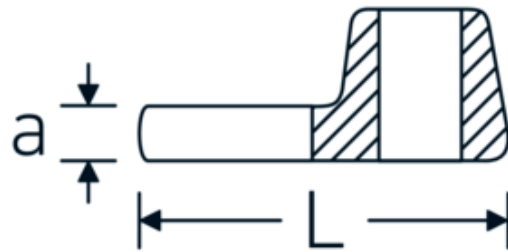

CROW-FOOT wrench, metric

540

Product no. **02200042**
GTIN **4018754141135**
Model **540 42**

Label. 3/8 " CROW-FOOT wrench Wrench size 42mm L.63mm

Technical Drawing.

Technical Attributes.

a	8 mm
Internal square drive (inch)	3/8 "
Width mm (b)	70 mm
Length mm (L)	63 mm
S	37,7 mm
Width across flats [mm]	42 mm

Logistics data.

Depth mm (IFS)	125
Width mm (IFS)	68
Height mm (IFS)	17
Length (packed, mm)	130
Width (packed, mm)	80
Height (packed, mm)	17
Volume (packed, dm3)	0.1768 dm3
Product no.	02200042
Weight (gross, kg)	0,130

Variants.

Product no.	Model no. (ERP)	Description	GTIN
01200008	540 8	1/4 " CROW-FOOT wrench Wrench size 8mm L.25,5mm	4018754149117
01200009	540 9	1/4 " CROW-FOOT wrench Wrench size 9mm L.25,5mm	4018754149124
01200010	540 10	1/4 " CROW-FOOT wrench Wrench size 10mm L.25,5mm	4018754149131
02200011	540 11	3/8 " CROW-FOOT wrench Wrench size 11mm L.32mm	4018754149414
02200012	540 12	3/8 " CROW-FOOT wrench Wrench size 12mm L.34,3mm	4018754003495
02200013	540 13	3/8 " CROW-FOOT wrench Wrench size 13mm L.34,3mm	4018754003501
02200014	540 14	3/8 " CROW-FOOT wrench Wrench size 14mm L.37,7mm	4018754003518
02200015	540 15	3/8 " CROW-FOOT wrench Wrench size 15mm L.37,7mm	4018754003525
02200016	540 16	3/8 " CROW-FOOT wrench Wrench size 16mm L.37,7mm	4018754003532
02200017	540 17	3/8 " CROW-FOOT wrench Wrench size 17mm L.42,5mm	4018754003549
02200018	540 18	3/8 " CROW-FOOT wrench Wrench size 18mm L.42,5mm	4018754003556
02200019	540 19	3/8 " CROW-FOOT wrench Wrench size 19mm L.42,5mm	4018754003563
02200020	540 20	3/8 " CROW-FOOT wrench Wrench size 20mm L.42,4mm	4018754141067
02200021	540 21	3/8 " CROW-FOOT wrench Wrench size 21mm L.44,5mm	4018754003570
02200022	540 22	3/8 " CROW-FOOT wrench Wrench size 22mm L.44,5mm	4018754003587