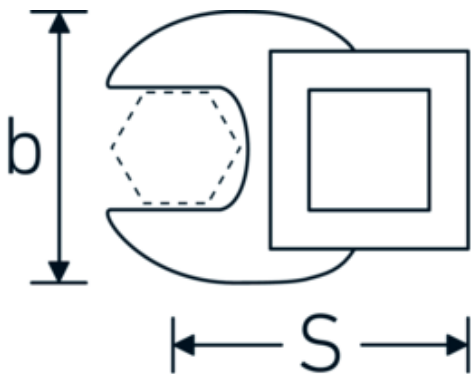

CROW-FOOT wrench, metric

540

Product no. **02200042**
GTIN **4018754141135**
Model **540 42**

Label. 3/8 " CROW-FOOT wrench Wrench size 42mm L.63mm

Technical Drawing.

Technical Attributes.

a	8 mm
Internal square drive (inch)	3/8 "
Width mm (b)	70 mm
Length mm (L)	63 mm
S	37,7 mm
Width across flats [mm]	42 mm

Logistics data.

Depth mm (IFS)	125
Width mm (IFS)	68
Height mm (IFS)	17
Length (packed, mm)	130
Width (packed, mm)	80
Height (packed, mm)	17
Volume (packed, dm3)	0.1768 dm3
Product no.	02200042
Weight (gross, kg)	0,130

Variants.

Product no.	Model no. (ERP)	Description	GTIN
01200008	540 8	1/4 " CROW-FOOT wrench Wrench size 8mm L.25,5mm	4018754149117
01200009	540 9	1/4 " CROW-FOOT wrench Wrench size 9mm L.25,5mm	4018754149124
01200010	540 10	1/4 " CROW-FOOT wrench Wrench size 10mm L.25,5mm	4018754149131
02200011	540 11	3/8 " CROW-FOOT wrench Wrench size 11mm L.32mm	4018754149414
02200012	540 12	3/8 " CROW-FOOT wrench Wrench size 12mm L.34,3mm	4018754003495
02200013	540 13	3/8 " CROW-FOOT wrench Wrench size 13mm L.34,3mm	4018754003501
02200014	540 14	3/8 " CROW-FOOT wrench Wrench size 14mm L.37,7mm	4018754003518
02200015	540 15	3/8 " CROW-FOOT wrench Wrench size 15mm L.37,7mm	4018754003525
02200016	540 16	3/8 " CROW-FOOT wrench Wrench size 16mm L.37,7mm	4018754003532
02200017	540 17	3/8 " CROW-FOOT wrench Wrench size 17mm L.42,5mm	4018754003549
02200018	540 18	3/8 " CROW-FOOT wrench Wrench size 18mm L.42,5mm	4018754003556
02200019	540 19	3/8 " CROW-FOOT wrench Wrench size 19mm L.42,5mm	4018754003563
02200020	540 20	3/8 " CROW-FOOT wrench Wrench size 20mm L.42,4mm	4018754141067
02200021	540 21	3/8 " CROW-FOOT wrench Wrench size 21mm L.44,5mm	4018754003570
02200022	540 22	3/8 " CROW-FOOT wrench Wrench size 22mm L.44,5mm	4018754003587