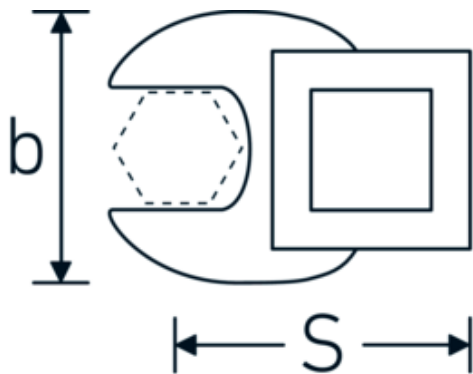

CROW-FOOT wrench, metric

540

Product no. **02200036**
GTIN **4018754141104**
Model **540 36**

Label.

3/8 " CROW-FOOT wrench Wrench size 36mm L.56,5mm

Technical Drawing.

Technical Attributes.

a	8 mm
Internal square drive (inch)	3/8 "
Width mm (b)	62 mm
Length mm (L)	56,5 mm
S	32,8 mm
Width across flats [mm]	36 mm

Logistics data.

Depth mm (IFS)	80
Width mm (IFS)	80
Height mm (IFS)	20
Length (packed, mm)	80
Width (packed, mm)	80
Height (packed, mm)	20
Volume (packed, dm ³)	0.128 dm ³
Product no.	02200036
Weight (gross, kg)	0,120

Variants.

Product no.	Model no. (ERP)	Description	GTIN
01200008	540 8	1/4 " CROW-FOOT wrench Wrench size 8mm L.25,5mm	4018754149117
01200009	540 9	1/4 " CROW-FOOT wrench Wrench size 9mm L.25,5mm	4018754149124
01200010	540 10	1/4 " CROW-FOOT wrench Wrench size 10mm L.25,5mm	4018754149131
02200011	540 11	3/8 " CROW-FOOT wrench Wrench size 11mm L.32mm	4018754149414
02200012	540 12	3/8 " CROW-FOOT wrench Wrench size 12mm L.34,3mm	4018754003495
02200013	540 13	3/8 " CROW-FOOT wrench Wrench size 13mm L.34,3mm	4018754003501
02200014	540 14	3/8 " CROW-FOOT wrench Wrench size 14mm L.37,7mm	4018754003518
02200015	540 15	3/8 " CROW-FOOT wrench Wrench size 15mm L.37,7mm	4018754003525
02200016	540 16	3/8 " CROW-FOOT wrench Wrench size 16mm L.37,7mm	4018754003532
02200017	540 17	3/8 " CROW-FOOT wrench Wrench size 17mm L.42,5mm	4018754003549
02200018	540 18	3/8 " CROW-FOOT wrench Wrench size 18mm L.42,5mm	4018754003556
02200019	540 19	3/8 " CROW-FOOT wrench Wrench size 19mm L.42,5mm	4018754003563
02200020	540 20	3/8 " CROW-FOOT wrench Wrench size 20mm L.42,4mm	4018754141067
02200021	540 21	3/8 " CROW-FOOT wrench Wrench size 21mm L.44,5mm	4018754003570
02200022	540 22	3/8 " CROW-FOOT wrench Wrench size 22mm L.44,5mm	4018754003587