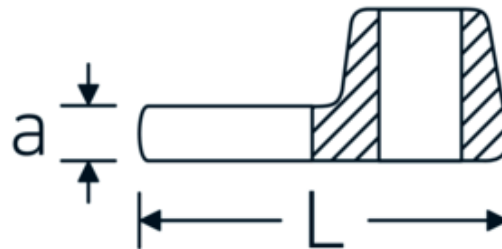

CROW-FOOT wrench, metric

540

Product no. **02200036**
GTIN **4018754141104**
Model **540 36**

Label.

3/8 " CROW-FOOT wrench Wrench size 36mm L.56,5mm

Technical Drawing.

Technical Attributes.

a	8 mm
Internal square drive (inch)	3/8 "
Width mm (b)	62 mm
Length mm (L)	56,5 mm
S	32,8 mm
Width across flats [mm]	36 mm

Logistics data.

Depth mm (IFS)	80
Width mm (IFS)	80
Height mm (IFS)	20
Length (packed, mm)	80
Width (packed, mm)	80
Height (packed, mm)	20
Volume (packed, dm ³)	0.128 dm ³
Product no.	02200036
Weight (gross, kg)	0,120

Variants.

Product no.	Model no. (ERP)	Description	GTIN
01200008	540 8	1/4 " CROW-FOOT wrench Wrench size 8mm L.25,5mm	4018754149117
01200009	540 9	1/4 " CROW-FOOT wrench Wrench size 9mm L.25,5mm	4018754149124
01200010	540 10	1/4 " CROW-FOOT wrench Wrench size 10mm L.25,5mm	4018754149131
02200011	540 11	3/8 " CROW-FOOT wrench Wrench size 11mm L.32mm	4018754149414
02200012	540 12	3/8 " CROW-FOOT wrench Wrench size 12mm L.34,3mm	4018754003495
02200013	540 13	3/8 " CROW-FOOT wrench Wrench size 13mm L.34,3mm	4018754003501
02200014	540 14	3/8 " CROW-FOOT wrench Wrench size 14mm L.37,7mm	4018754003518
02200015	540 15	3/8 " CROW-FOOT wrench Wrench size 15mm L.37,7mm	4018754003525
02200016	540 16	3/8 " CROW-FOOT wrench Wrench size 16mm L.37,7mm	4018754003532
02200017	540 17	3/8 " CROW-FOOT wrench Wrench size 17mm L.42,5mm	4018754003549
02200018	540 18	3/8 " CROW-FOOT wrench Wrench size 18mm L.42,5mm	4018754003556
02200019	540 19	3/8 " CROW-FOOT wrench Wrench size 19mm L.42,5mm	4018754003563
02200020	540 20	3/8 " CROW-FOOT wrench Wrench size 20mm L.42,4mm	4018754141067
02200021	540 21	3/8 " CROW-FOOT wrench Wrench size 21mm L.44,5mm	4018754003570
02200022	540 22	3/8 " CROW-FOOT wrench Wrench size 22mm L.44,5mm	4018754003587