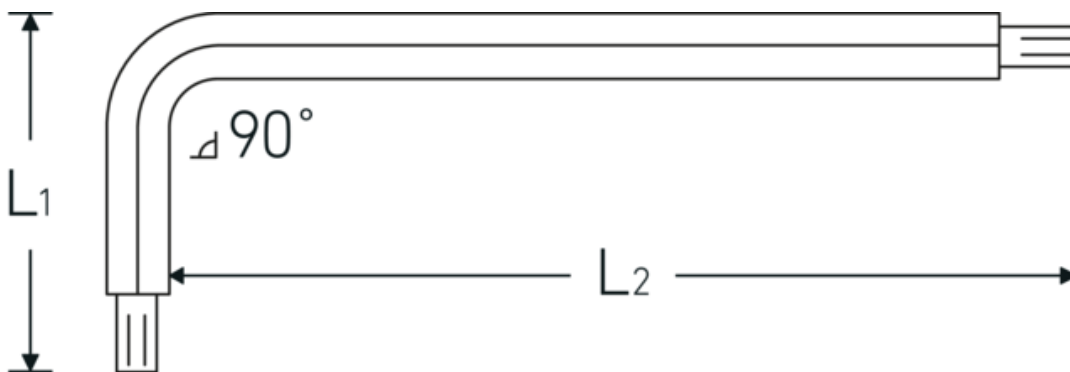

Hex key with ball end for socket head screws

10767

Product no. **43263002**
 GTIN **4018754332779**
 Model **10767 2 KUGELKOPF-
 WINKELSCHRAUBENDREHER
 SECHSKANT**

Label.

Hex key with ball end for socket head screws Hex drive 2mm L.16mm x 99mm

Features.

- for hexagon socket head screws
- with ball end on long arm
- swivel angle up to 25° each side
- Chrome Vanadium, gunmetal finish

Technical Drawing.

Technical Attributes.

Drive profile	Hexagonal
External hex drive (mm)	2 mm
L1	16 mm
L2	99 mm

Logistics data.

Depth mm (IFS)	101
Width mm (IFS)	17
Height mm (IFS)	2
Length (packed, mm)	175
Width (packed, mm)	100

Height (packed, mm)	2
Volume (packed, dm³)	0.035 dm ³
Art. no.	43263002
Weight (gross, kg)	0,034
Weight PAP (kg)	0,000
Weight PVC (kg)	0,004
GTIN	4018754332779
Country of origin	GERMANY
Region of origin	Nordrhein-Westfalen
WEEE/ElektroG	nicht ear-pflichtig
Customs tariff no.	82054000
Packing standard	10
Weight	3 g