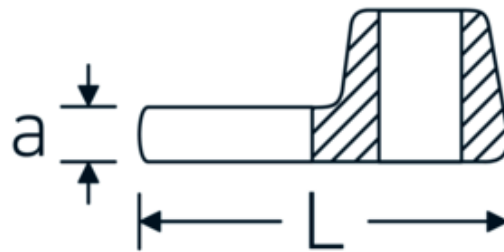

Crowfoot-Schlüssel, zöllig

540a

Art.-Nr. 02500054
GTIN 4018754004737
Modell 540 A 1 3/16

Bezeichnung. 3/8 " Crowfoot-Schlüssel SW 1 3/16" L.50mm

Eigenschaften. • Chrome Alloy Steel, verchromt

Technische Zeichnung.

Technische Attribute.

| | |
|-------------------------------|----------|
| a | 8 mm |
| Antriebsvierkant innen (Zoll) | 3/8 " |
| Breite mm (b) | 50 mm |
| Länge mm (L) | 50 mm |
| S | 29,2 mm |
| Schlüsselweite [Zoll] | 1 3/16 " |

| | | | |
|----------|-------------|---|---------------|
| 02500070 | 540 A 1 7/8 | 3/8 " Crowfoot-Schlüssel SW 1 7/8" L.72mm | 4018754004829 |
| 02500072 | 540 A 2 | 3/8 " Crowfoot-Schlüssel SW 2" L.75mm | 4018754004836 |
| 02500074 | 540 A 2 1/8 | 3/8 " Crowfoot-Schlüssel SW 2 1/8" L.75,6mm | 4018754173648 |
| 02500076 | 540 A 2 1/4 | 3/8 " Crowfoot-Schlüssel SW 2 1/4" L.80,5mm | 4018754173655 |
| 03500078 | 540 A 2 3/8 | 1/2 " Crowfoot-Schlüssel SW 2 3/8" L.81,5mm | 4018754121366 |