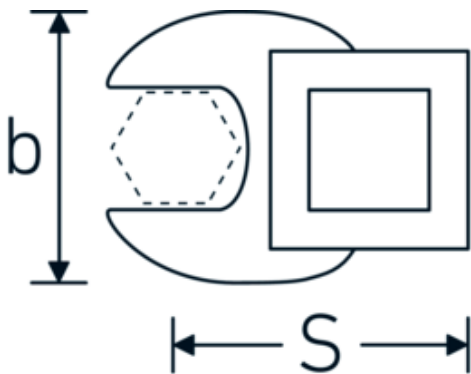

Crowfoot-Schlüssel, zöllig

540a

Art.-Nr. 02500054
GTIN 4018754004737
Modell 540 A 1 3/16

Bezeichnung. 3/8 " Crowfoot-Schlüssel SW 1 3/16" L.50mm

Eigenschaften. • Chrome Alloy Steel, verchromt

Technische Zeichnung.

Technische Attribute.

| | |
|-------------------------------|----------|
| a | 8 mm |
| Antriebsvierkant innen (Zoll) | 3/8 " |
| Breite mm (b) | 50 mm |
| Länge mm (L) | 50 mm |
| S | 29,2 mm |
| Schlüsselweite [Zoll] | 1 3/16 " |

| | | | |
|----------|-------------|---|---------------|
| 02500070 | 540 A 1 7/8 | 3/8 " Crowfoot-Schlüssel SW 1 7/8" L.72mm | 4018754004829 |
| 02500072 | 540 A 2 | 3/8 " Crowfoot-Schlüssel SW 2" L.75mm | 4018754004836 |
| 02500074 | 540 A 2 1/8 | 3/8 " Crowfoot-Schlüssel SW 2 1/8" L.75,6mm | 4018754173648 |
| 02500076 | 540 A 2 1/4 | 3/8 " Crowfoot-Schlüssel SW 2 1/4" L.80,5mm | 4018754173655 |
| 03500078 | 540 A 2 3/8 | 1/2 " Crowfoot-Schlüssel SW 2 3/8" L.81,5mm | 4018754121366 |