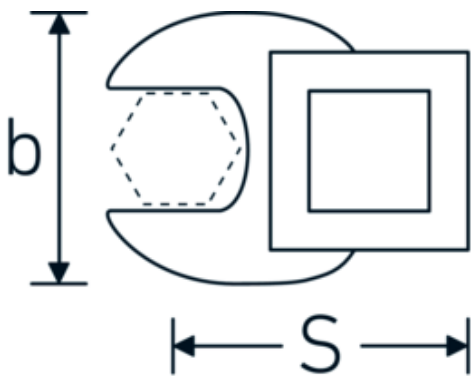

CROW-FOOT spanner

540a

Product no. **02500034**
GTIN **4018754004645**
Model **540 A 9/16**

Label. 3/8 " CROW-FOOT spanner Spanner size 9/16" L.37,7mm

Features.

- Chrome Alloy Steel, chrome plated
- Caution! Modified settings on torque wrench

Technical Drawing.

Technical Attributes.

a	6,3 mm
Internal square drive (inch)	3/8 "
Width mm (b)	30 mm
Length mm (L)	37,7 mm
S	20,9 mm
Spanner size [inch]	9/16 "

Logistics data.

Depth mm (IFS)	35
Width mm (IFS)	25
Height mm (IFS)	16
Length (packed, mm)	35
Width (packed, mm)	25
Height (packed, mm)	16
Volume (packed, dm3)	0.014 dm3

Variants.

Art. no.	Model no. (ERP)	Description	GTIN
01500024	540 A 3/8	1/4 " CROW-FOOT spanner Spanner size 3/8" L.25,5mm	4018754173839
02500028	540 A 7/16	3/8 " CROW-FOOT spanner Spanner size 7/16" L.32mm	4018754004621
02500032	540 A 1/2	3/8 " CROW-FOOT spanner Spanner size 1/2" L.34,3mm	4018754004638
02500034	540 A 9/16	3/8 " CROW-FOOT spanner Spanner size 9/16" L.37,7mm	4018754004645
02500036	540 A 5/8	3/8 " CROW-FOOT spanner Spanner size 5/8" L.37,7mm	4018754004652
02500038	540 A 11/16	3/8 " CROW-FOOT spanner Spanner size 11/16" L.42,5mm	4018754004669
02500040	540 A 3/4	3/8 " CROW-FOOT spanner Spanner size 3/4" L.42,5mm	4018754004676
02500042	540 A 13/16	3/8 " CROW-FOOT spanner Spanner size 13/16" L.42,3mm	4018754004683
02500044	540 A 7/8	3/8 " CROW-FOOT spanner Spanner size 7/8" L.44,5mm	4018754004690
02500048	540 A 1	3/8 " CROW-FOOT spanner Spanner size 1" L.47mm	4018754004706
02500050	540 A 1 1/16	3/8 " CROW-FOOT spanner Spanner size 1 1/16" L.47mm	4018754004713
02500052	540 A 1 1/8	3/8 " CROW-FOOT spanner Spanner size 1 1/8" L.50mm	4018754004720
02500054	540 A 1 3/16	3/8 " CROW-FOOT spanner Spanner size 1 3/16" L.50mm	4018754004737
02500056	540 A 1 1/4	3/8 " CROW-FOOT spanner Spanner size 1 1/4" L.53mm	4018754004744