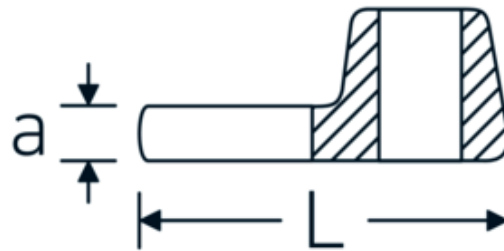

CROW-FOOT spanner

540a

Product no. **02500034**
GTIN **4018754004645**
Model **540 A 9/16**

Label. 3/8 " CROW-FOOT spanner Spanner size 9/16" L.37,7mm

Features.

- Chrome Alloy Steel, chrome plated
- Caution! Modified settings on torque wrench

Technical Drawing.

Technical Attributes.

a	6,3 mm
Internal square drive (inch)	3/8 "
Width mm (b)	30 mm
Length mm (L)	37,7 mm
S	20,9 mm
Spanner size [inch]	9/16 "

Logistics data.

Depth mm (IFS)	35
Width mm (IFS)	25
Height mm (IFS)	16
Length (packed, mm)	35
Width (packed, mm)	25
Height (packed, mm)	16
Volume (packed, dm3)	0.014 dm3

Variants.

Art. no.	Model no. (ERP)	Description	GTIN
01500024	540 A 3/8	1/4 " CROW-FOOT spanner Spanner size 3/8" L.25,5mm	4018754173839
02500028	540 A 7/16	3/8 " CROW-FOOT spanner Spanner size 7/16" L.32mm	4018754004621
02500032	540 A 1/2	3/8 " CROW-FOOT spanner Spanner size 1/2" L.34,3mm	4018754004638
02500034	540 A 9/16	3/8 " CROW-FOOT spanner Spanner size 9/16" L.37,7mm	4018754004645
02500036	540 A 5/8	3/8 " CROW-FOOT spanner Spanner size 5/8" L.37,7mm	4018754004652
02500038	540 A 11/16	3/8 " CROW-FOOT spanner Spanner size 11/16" L.42,5mm	4018754004669
02500040	540 A 3/4	3/8 " CROW-FOOT spanner Spanner size 3/4" L.42,5mm	4018754004676
02500042	540 A 13/16	3/8 " CROW-FOOT spanner Spanner size 13/16" L.42,3mm	4018754004683
02500044	540 A 7/8	3/8 " CROW-FOOT spanner Spanner size 7/8" L.44,5mm	4018754004690
02500048	540 A 1	3/8 " CROW-FOOT spanner Spanner size 1" L.47mm	4018754004706
02500050	540 A 1 1/16	3/8 " CROW-FOOT spanner Spanner size 1 1/16" L.47mm	4018754004713
02500052	540 A 1 1/8	3/8 " CROW-FOOT spanner Spanner size 1 1/8" L.50mm	4018754004720
02500054	540 A 1 3/16	3/8 " CROW-FOOT spanner Spanner size 1 3/16" L.50mm	4018754004737
02500056	540 A 1 1/4	3/8 " CROW-FOOT spanner Spanner size 1 1/4" L.53mm	4018754004744