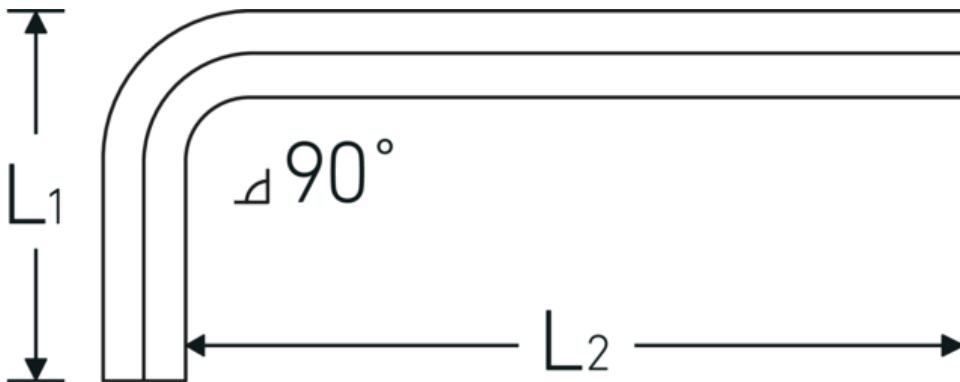

Technical Drawing.

Technical Attributes.

Drive profile	Hexagonal
External hex drive (mm)	4 mm
DIN	DIN ISO 2936
L1	29 mm
L2	74 mm

Logistics data.

Depth mm (IFS)	72
Width mm (IFS)	27
Height mm (IFS)	5
Length (packed, mm)	100
Width (packed, mm)	35