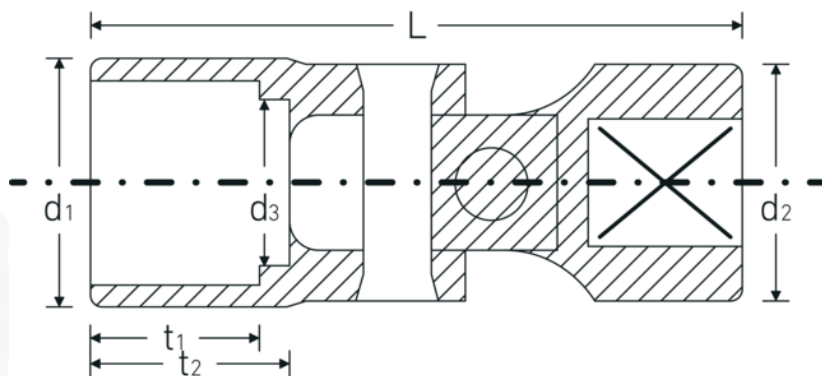

## Flex sockets 3/8", metric

47

Product no. 02040011  
GTIN 4018754002474  
Model 47 11

Label. 3/8 " Flex socket Wrench size 11mm L.47,5mm

## Technical Attributes.

<b>Drive profile</b>	bi-hex AS-Drive®
<b>Internal square drive (inch)</b>	3/8 "
<b>d1</b>	15,6 mm
<b>d2</b>	17,5 mm
<b>d3</b>	10 mm
<b>Length mm (L)</b>	47,5 mm
<b>Width across flats [mm]</b>	11 mm
<b>t1</b>	11 mm
<b>t2</b>	14 mm

## Logistics data.

<b>Depth mm (IFS)</b>	44
<b>Width mm (IFS)</b>	20
<b>Height mm (IFS)</b>	20
<b>Length (packed, mm)</b>	44
<b>Width (packed, mm)</b>	20
<b>Height (packed, mm)</b>	20
<b>Volume (packed, dm3)</b>	0.0176 dm3
<b>Product no.</b>	02040011
<b>Weight (gross, kg)</b>	0,058
<b>Weight PAP (kg)</b>	0,000
<b>Weight PVC (kg)</b>	0,002
<b>GTIN</b>	4018754002474
<b>Country of origin</b>	GERMANY
<b>Region of origin</b>	Nordrhein-Westfalen
<b>WEEE/ElektroG</b>	nicht ear-pflichtig
<b>Customs tariff no.</b>	82042000
<b>Packing standard</b>	1
<b>Weight</b>	55 g

## Variants.

Product no.	Model no. (ERP)	Description	GTIN
02040010	47 10	3/8 " Flex socket Wrench size 10mm L.45,5mm	4018754002467
02040011	47 11	3/8 " Flex socket Wrench size 11mm L.47,5mm	4018754002474
02040012	47 12	3/8 " Flex socket Wrench size 12mm L.48mm	4018754002481
02040013	47 13	3/8 " Flex socket Wrench size 13mm L.48mm	4018754002498
02040014	47 14	3/8 " Flex socket Wrench size 14mm L.48,5mm	4018754002504
02040015	47 15	3/8 " Flex socket Wrench size 15mm L.48,5mm	4018754002511
02040016	47 16	3/8 " Flex socket Wrench size 16mm L.51,5mm	4018754002528
02040017	47 17	3/8 " Flex socket Wrench size 17mm L.53,5mm	4018754002535
02040018	47 18	3/8 " Flex socket Wrench size 18mm L.54,5mm	4018754002542
02040019	47 19	3/8 " Flex socket Wrench size 19mm L.57mm	4018754002559