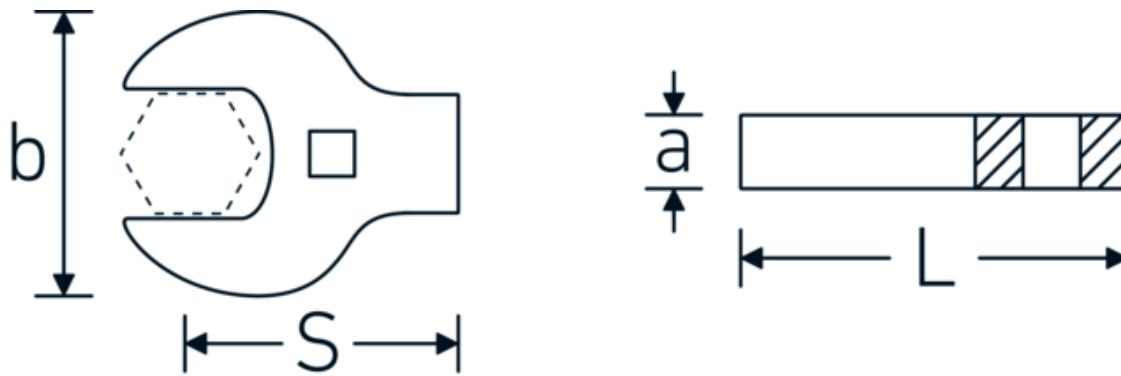

CROW-FOOT spanner heavy-duty, inch

540a HD

Product no. **02501038**
GTIN **4018754198092**
Model **540A HD SW 11/16**

Label. 3/8 " CROW-FOOT spanner heavy-duty, inch Spanner size 11/16" L.47,2mm

- Features.**
- for particularly high loadings, e.g. stainless steel screw fittings
 - full use of jaws in conjunction with standard ratchets
 - chrome plated
 - supplied without ratchet
 - Caution! Modified settings on torque wrench

Advantages.

For particularly high loads, e.g., stainless steel fittings.

Technical Drawing.

Technical Attributes.

a	11 mm
Internal square drive (inch)	3/8 "
Width mm (b)	38 mm
Length mm (L)	47,2 mm
S	28,6 mm
Spanner size [inch]	11/16 "

Logistics data.

Depth mm (IFS)	40
Width mm (IFS)	37
Height mm (IFS)	11
Length (packed, mm)	65
Width (packed, mm)	55
Height (packed, mm)	35
Volume (packed, dm3)	0.125125 dm3
Art. no.	02501038
Weight (gross, kg)	0,090
Weight PAP (kg)	0,000
Weight PVC (kg)	0,004
GTIN	4018754198092
Country of origin	GERMANY
Region of origin	Nordrhein-Westfalen
WEEE/ElektroG	nicht ear-pflichtig
Customs tariff no.	82042000
Packing standard	1
Weight	69 g

Variants.

Art. no.	Model no. (ERP)	Description	GTIN
02501024	540A HD SW 3/8	3/8 " CROW-FOOT spanner heavy-duty, inch Spanner size 3/8" L.39mm	4018754285709
02501028	540A HD SW 7/16	3/8 " CROW-FOOT spanner heavy-duty, inch Spanner size 7/16" L.40mm	4018754285716