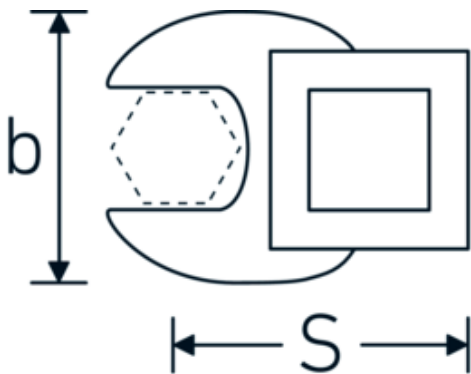

CROW-FOOT wrench, inch

540a

Product no. **02500056**
GTIN **4018754004744**
Model **540 A 1 1/4**

Label.

3/8 " CROW-FOOT wrench Wrench size 1 1/4" L.53mm

Technical Drawing.

Technical Attributes.

a	8 mm
Internal square drive (inch)	3/8 "
Width mm (b)	57 mm
Length mm (L)	53 mm
S	30,3 mm
Wrench size [inch]	1 1/4 "

Logistics data.

Depth mm (IFS)	54
Width mm (IFS)	56
Height mm (IFS)	18
Length (packed, mm)	55
Width (packed, mm)	57
Height (packed, mm)	19
Volume (packed, dm ³)	0.059565 dm ³
Product no.	02500056
Weight (gross, kg)	0,095

Variants.

Product no.	Model no. (ERP)	Description	GTIN
01500024	540 A 3/8	1/4 " CROW-FOOT wrench Wrench size 3/8" L.25,5mm	4018754173839
02500028	540 A 7/16	3/8 " CROW-FOOT wrench Wrench size 7/16" L.32mm	4018754004621
02500032	540 A 1/2	3/8 " CROW-FOOT wrench Wrench size 1/2" L.34,3mm	4018754004638
02500034	540 A 9/16	3/8 " CROW-FOOT wrench Wrench size 9/16" L.37,7mm	4018754004645
02500036	540 A 5/8	3/8 " CROW-FOOT wrench Wrench size 5/8" L.37,7mm	4018754004652
02500038	540 A 11/16	3/8 " CROW-FOOT wrench Wrench size 11/16" L.42,5mm	4018754004669
02500040	540 A 3/4	3/8 " CROW-FOOT wrench Wrench size 3/4" L.42,5mm	4018754004676
02500042	540 A 13/16	3/8 " CROW-FOOT wrench Wrench size 13/16" L.42,3mm	4018754004683
02500044	540 A 7/8	3/8 " CROW-FOOT wrench Wrench size 7/8" L.44,5mm	4018754004690
02500048	540 A 1	3/8 " CROW-FOOT wrench Wrench size 1" L.47mm	4018754004706
02500050	540 A 1 1/16	3/8 " CROW-FOOT wrench Wrench size 1 1/16" L.47mm	4018754004713
02500052	540 A 1 1/8	3/8 " CROW-FOOT wrench Wrench size 1 1/8" L.50mm	4018754004720
02500054	540 A 1 3/16	3/8 " CROW-FOOT wrench Wrench size 1 3/16" L.50mm	4018754004737
02500056	540 A 1 1/4	3/8 " CROW-FOOT wrench Wrench size 1 1/4" L.53mm	4018754004744
02500058	540 A 1 5/16	3/8 " CROW-FOOT wrench Wrench size 1 5/16" L.53mm	4018754004751