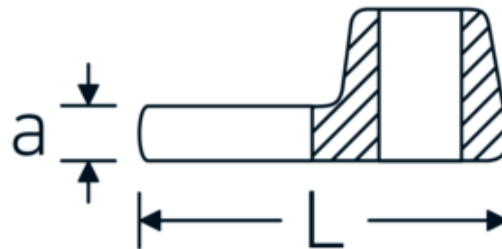

CROW-FOOT wrench, inch

540a

Product no. **02500056**
GTIN **4018754004744**
Model **540 A 1 1/4**

Label.

3/8 " CROW-FOOT wrench Wrench size 1 1/4" L.53mm

Technical Drawing.

Technical Attributes.

a	8 mm
Internal square drive (inch)	3/8 "
Width mm (b)	57 mm
Length mm (L)	53 mm
S	30,3 mm
Wrench size [inch]	1 1/4 "

Logistics data.

Depth mm (IFS)	54
Width mm (IFS)	56
Height mm (IFS)	18
Length (packed, mm)	55
Width (packed, mm)	57
Height (packed, mm)	19
Volume (packed, dm ³)	0.059565 dm ³
Product no.	02500056
Weight (gross, kg)	0,095

Variants.

Product no.	Model no. (ERP)	Description	GTIN
01500024	540 A 3/8	1/4 " CROW-FOOT wrench Wrench size 3/8" L.25,5mm	4018754173839
02500028	540 A 7/16	3/8 " CROW-FOOT wrench Wrench size 7/16" L.32mm	4018754004621
02500032	540 A 1/2	3/8 " CROW-FOOT wrench Wrench size 1/2" L.34,3mm	4018754004638
02500034	540 A 9/16	3/8 " CROW-FOOT wrench Wrench size 9/16" L.37,7mm	4018754004645
02500036	540 A 5/8	3/8 " CROW-FOOT wrench Wrench size 5/8" L.37,7mm	4018754004652
02500038	540 A 11/16	3/8 " CROW-FOOT wrench Wrench size 11/16" L.42,5mm	4018754004669
02500040	540 A 3/4	3/8 " CROW-FOOT wrench Wrench size 3/4" L.42,5mm	4018754004676
02500042	540 A 13/16	3/8 " CROW-FOOT wrench Wrench size 13/16" L.42,3mm	4018754004683
02500044	540 A 7/8	3/8 " CROW-FOOT wrench Wrench size 7/8" L.44,5mm	4018754004690
02500048	540 A 1	3/8 " CROW-FOOT wrench Wrench size 1" L.47mm	4018754004706
02500050	540 A 1 1/16	3/8 " CROW-FOOT wrench Wrench size 1 1/16" L.47mm	4018754004713
02500052	540 A 1 1/8	3/8 " CROW-FOOT wrench Wrench size 1 1/8" L.50mm	4018754004720
02500054	540 A 1 3/16	3/8 " CROW-FOOT wrench Wrench size 1 3/16" L.50mm	4018754004737
02500056	540 A 1 1/4	3/8 " CROW-FOOT wrench Wrench size 1 1/4" L.53mm	4018754004744
02500058	540 A 1 5/16	3/8 " CROW-FOOT wrench Wrench size 1 5/16" L.53mm	4018754004751