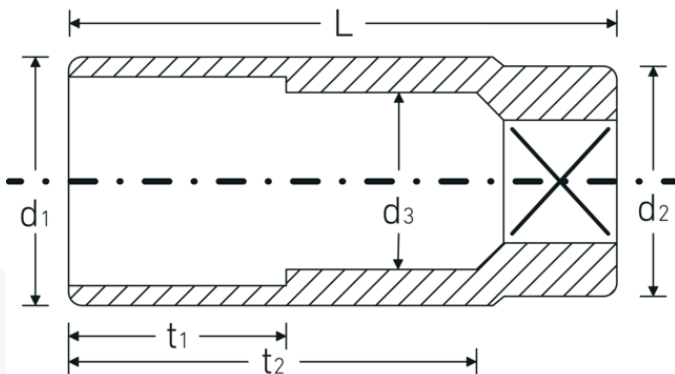

Socket

56

Product no. **05020024**
GTIN **4018754008933**
Model **56 24**

Label. 3/4 " Socket Spanner size 24mm L.90mm

Features.

- DIN 3124/ISO 2725-1, ASME B 107.5 M
- extra deep
- AS-drive and HPQ® high performance steel up to 36 mm, chrome plated

Advantages.

DIN 3124/ISO 2725-1, ASME B 107.5 M.

Technical Drawing.

Technical Attributes.

Drive profile hex AS-Drive®

Logistics data.

Depth mm (IFS) 90

| | | | |
|-------------------------------------|---|-----------------------------|---------------------|
| Internal square drive (inch) | 3/4 " | Width mm (IFS) | 37 |
| d1 | 34 mm | Height mm (IFS) | 37 |
| d2 | 34,7 mm | Length (packed, mm) | 195 |
| d3 | 21 mm | Width (packed, mm) | 95 |
| DIN | DIN 3124 / ISO 2725-1, ASME B 107.5 M | Height (packed, mm) | 40 |
| Length mm (L) | 90 mm | Volume (packed, dm3) | 0.741 dm3 |
| Width across flats [mm] | 24 mm | Art. no. | 05020024 |
| t1 | 40 mm | Weight (gross, kg) | 1,705 |
| t2 | 63,6 mm | Weight PAV (kg) | 0,000 |
| | | Weight PVC (kg) | 0,010 |
| | | GTIN | 4018754008933 |
| | | Country of origin | GERMANY |
| | | Region of origin | Nordrhein-Westfalen |
| | | WEEE/ElektroG | nicht ear-pflichtig |
| | | Customs tariff no. | 82042000 |
| | | Packing standard | 5 |
| | | Weight | 341 g |