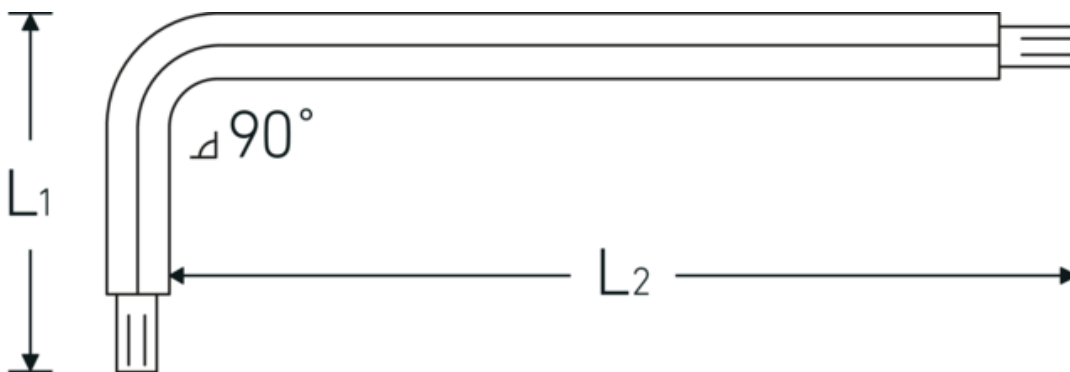

Hex key with ball end for socket head screws

10767

Product no. **43263010**
 GTIN **4018754332847**
 Model **10767 10 KUGELKOPF-
 WINKELSCHRAUBENDREHER
 SECHSKANT**

Label.

Hex key with ball end for socket head screws Hex drive 10mm L.40mm x 222mm

Features.

- for hexagon socket head screws
- with ball end on long arm
- swivel angle up to 25° each side
- Chrome Vanadium, gunmetal finish

Technical Drawing.

Technical Attributes.

Drive profile	Hexagonal
External hex drive (mm)	10 mm
L1	40 mm
L2	222 mm

Logistics data.

Depth mm (IFS)	230
Width mm (IFS)	49
Height mm (IFS)	11
Length (packed, mm)	350
Width (packed, mm)	100

Height (packed, mm)	20
Volume (packed, dm³)	0.7 dm ³
Art. no.	43263010
Weight (gross, kg)	1,752
Weight PAP (kg)	0,000
Weight PVC (kg)	0,006
GTIN	4018754332847
Country of origin	GERMANY
Region of origin	Nordrhein-Westfalen
WEEE/ElektroG	nicht ear-pflichtig
Customs tariff no.	82054000
Packing standard	10
Weight	175 g