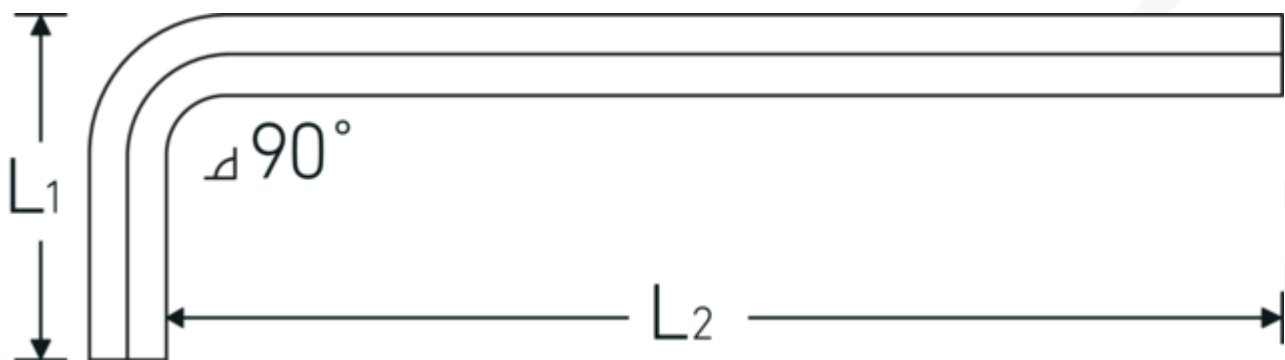

Hex key for socket head screws

10765

Product no. **43213015**
 GTIN **4018754332410**
 Model **10765 1.5**
WINKELSCHRAUBENDREHER
SECHSKANT

Label. Hex key for socket head screws Hex drive 1,5mm L.14mm x 90mm

Advantages.

DIN ISO 2936

Technical Drawing.

Technical Attributes.

External hex drive (mm)	1,5 mm
DIN	DIN ISO 2936
L1	14 mm
L2	90 mm

Logistics data.

Depth mm (IFS)	91
Width mm (IFS)	15
Height mm (IFS)	2
Length (packed, mm)	175
Width (packed, mm)	100

Height (packed, mm)	3
Volume (packed, dm³)	0.0525 dm ³
Art. no.	43213015
Weight (gross, kg)	0,018
Weight PAP (kg)	0,000
Weight PVC (kg)	0,004
GTIN	4018754332410
Country of origin	GERMANY
Region of origin	Nordrhein-Westfalen
WEEE/ElektroG	nicht ear-pflichtig
Customs tariff no.	82054000
Packing standard	10
Weight	3 g