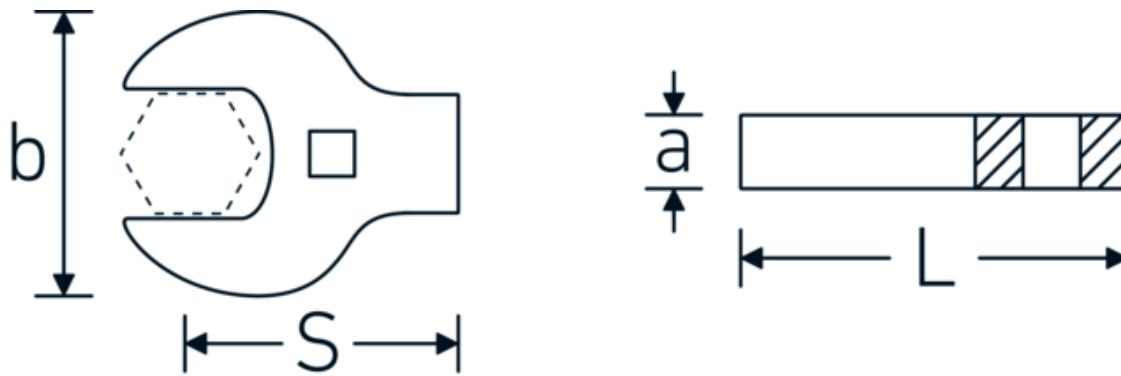

CROW-FOOT spanner heavy-duty, inch

540a HD

Product no. **02501050**
GTIN **4018754198122**
Model **540A HD SW 1.1/16**

Label. 3/8 " CROW-FOOT spanner heavy-duty, inch Spanner size 1 1/16" L.57mm

- Features.**
- for particularly high loadings, e.g. stainless steel screw fittings
 - full use of jaws in conjunction with standard ratchets
 - chrome plated
 - supplied without ratchet
 - Caution! Modified settings on torque wrench

Advantages.

For particularly high loads, e.g., stainless steel fittings.

Technical Drawing.

Technical Attributes.

a	11 mm
Internal square drive (inch)	3/8 "
Width mm (b)	53,8 mm
Length mm (L)	57 mm
S	34,1 mm
Spanner size [inch]	1 1/16 "

Logistics data.

Depth mm (IFS)	50
Width mm (IFS)	55
Height mm (IFS)	10
Length (packed, mm)	50
Width (packed, mm)	55
Height (packed, mm)	10
Volume (packed, dm3)	0.0275 dm3
Art. no.	02501050
Weight (gross, kg)	0,135
Weight PAP (kg)	0,000
Weight PVC (kg)	0,002
GTIN	4018754198122
Country of origin	GERMANY
Region of origin	Nordrhein-Westfalen
WEEE/ElektroG	nicht ear-pflichtig
Customs tariff no.	82042000
Packing standard	1
Weight	124 g

Variants.

Art. no.	Model no. (ERP)	Description	GTIN
02501024	540A HD SW 3/8	3/8 " CROW-FOOT spanner heavy-duty, inch Spanner size 3/8" L.39mm	4018754285709
02501028	540A HD SW 7/16	3/8 " CROW-FOOT spanner heavy-duty, inch Spanner size 7/16" L.40mm	4018754285716