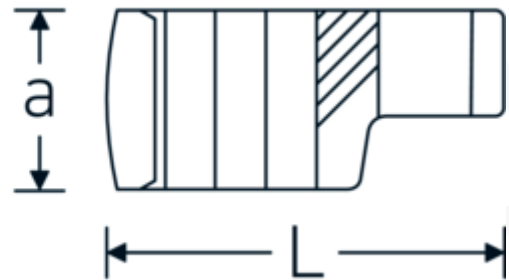

## CROW-RING spanner

440a

Product no. **03490069**  
GTIN **4018754008537**  
Model **440 A 1 13/16**

**Label.** 1/2 " CROW-RING spanner Spanner size 1 13/16" L.77,7mm

- Features.**
- Chrome Alloy Steel, chrome plated
  - caution! Modified settings on torque wrench
  - size 3/8: for Volvo aircraft engine, type "JAS"

## Technical Drawing.

## Technical Attributes.

a	26 mm
Internal square drive (inch)	1/2 "
Width mm (b)	64,2 mm
Length mm (L)	77,7 mm
S	40,9 mm
Spanner size [inch]	1 13/16 "

## Logistics data.

Depth mm (IFS)	78
Width mm (IFS)	65
Height mm (IFS)	26
Length (packed, mm)	78
Width (packed, mm)	65
Height (packed, mm)	26

<b>W</b>	34,1 mm	<b>Volume (packed, dm3)</b>	0.13182 dm3
		<b>Art. no.</b>	03490069
		<b>Weight (gross, kg)</b>	0,215
		<b>Weight PAP (kg)</b>	0,000
		<b>Weight PVC (kg)</b>	0,003
		<b>GTIN</b>	4018754008537
		<b>Country of origin</b>	GERMANY
		<b>Region of origin</b>	Nordrhein-Westfalen
		<b>WEEE/ElektroG</b>	nicht ear-pflichtig
		<b>Customs tariff no.</b>	82042000
		<b>Packing standard</b>	1
		<b>Weight</b>	229 g