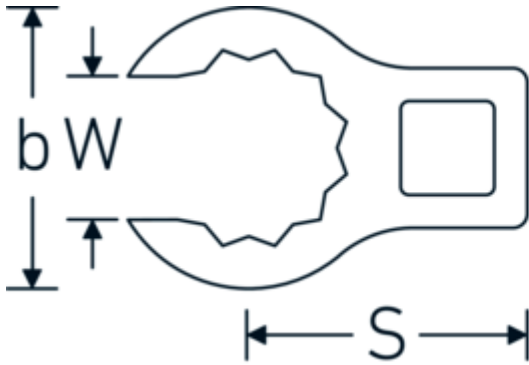

## CROW-RING spanner

440a

Product no. **03490069**  
GTIN **4018754008537**  
Model **440 A 1 13/16**

**Label.** 1/2 " CROW-RING spanner Spanner size 1 13/16" L.77,7mm

- Features.**
- Chrome Alloy Steel, chrome plated
  - caution! Modified settings on torque wrench
  - size 3/8: for Volvo aircraft engine, type "JAS"

## Technical Drawing.

## Technical Attributes.

a	26 mm
Internal square drive (inch)	1/2 "
Width mm (b)	64,2 mm
Length mm (L)	77,7 mm
S	40,9 mm
Spanner size [inch]	1 13/16 "

## Logistics data.

Depth mm (IFS)	78
Width mm (IFS)	65
Height mm (IFS)	26
Length (packed, mm)	78
Width (packed, mm)	65
Height (packed, mm)	26

<b>W</b>	34,1 mm	<b>Volume (packed, dm3)</b>	0.13182 dm3
		<b>Art. no.</b>	03490069
		<b>Weight (gross, kg)</b>	0,215
		<b>Weight PAP (kg)</b>	0,000
		<b>Weight PVC (kg)</b>	0,003
		<b>GTIN</b>	4018754008537
		<b>Country of origin</b>	GERMANY
		<b>Region of origin</b>	Nordrhein-Westfalen
		<b>WEEE/ElektroG</b>	nicht ear-pflichtig
		<b>Customs tariff no.</b>	82042000
		<b>Packing standard</b>	1
		<b>Weight</b>	229 g