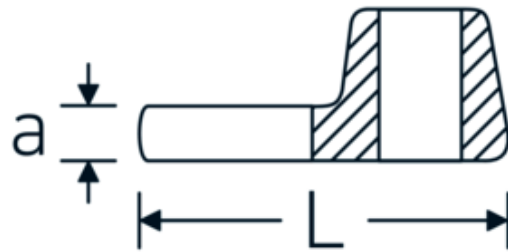

CROW-FOOT wrench, inch

540a

Product no. **02500028**
GTIN **4018754004621**
Model **540 A 7/16**

Label. 3/8 " CROW-FOOT wrench Wrench size 7/16" L.32mm

Technical Drawing.

Technical Attributes.

a	6,3 mm
Internal square drive (inch)	3/8 "
Width mm (b)	22,2 mm
Length mm (L)	32 mm
S	17,2 mm
Wrench size [inch]	7/16 "

Logistics data.

Depth mm (IFS)	32
Width mm (IFS)	22
Height mm (IFS)	16
Length (packed, mm)	32
Width (packed, mm)	22
Height (packed, mm)	16
Volume (packed, dm3)	0.011264 dm3
Product no.	02500028
Weight (gross, kg)	0,034

Variants.

Product no.	Model no. (ERP)	Description	GTIN
01500024	540 A 3/8	1/4 " CROW-FOOT wrench Wrench size 3/8" L.25,5mm	4018754173839
02500028	540 A 7/16	3/8 " CROW-FOOT wrench Wrench size 7/16" L.32mm	4018754004621
02500032	540 A 1/2	3/8 " CROW-FOOT wrench Wrench size 1/2" L.34,3mm	4018754004638
02500034	540 A 9/16	3/8 " CROW-FOOT wrench Wrench size 9/16" L.37,7mm	4018754004645
02500036	540 A 5/8	3/8 " CROW-FOOT wrench Wrench size 5/8" L.37,7mm	4018754004652
02500038	540 A 11/16	3/8 " CROW-FOOT wrench Wrench size 11/16" L.42,5mm	4018754004669
02500040	540 A 3/4	3/8 " CROW-FOOT wrench Wrench size 3/4" L.42,5mm	4018754004676
02500042	540 A 13/16	3/8 " CROW-FOOT wrench Wrench size 13/16" L.42,3mm	4018754004683
02500044	540 A 7/8	3/8 " CROW-FOOT wrench Wrench size 7/8" L.44,5mm	4018754004690
02500048	540 A 1	3/8 " CROW-FOOT wrench Wrench size 1" L.47mm	4018754004706
02500050	540 A 1 1/16	3/8 " CROW-FOOT wrench Wrench size 1 1/16" L.47mm	4018754004713
02500052	540 A 1 1/8	3/8 " CROW-FOOT wrench Wrench size 1 1/8" L.50mm	4018754004720
02500054	540 A 1 3/16	3/8 " CROW-FOOT wrench Wrench size 1 3/16" L.50mm	4018754004737
02500056	540 A 1 1/4	3/8 " CROW-FOOT wrench Wrench size 1 1/4" L.53mm	4018754004744
02500058	540 A 1 5/16	3/8 " CROW-FOOT wrench Wrench size 1 5/16" L.53mm	4018754004751