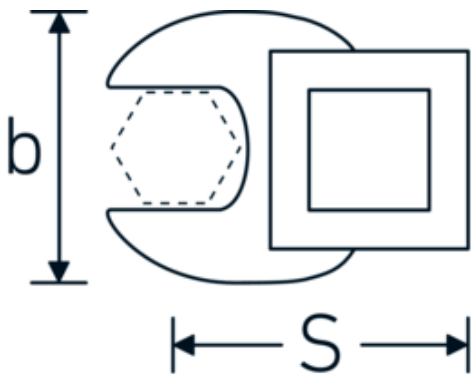

CROW-FOOT wrench, inch

540a

Product no. **02500028**
GTIN **4018754004621**
Model **540 A 7/16**

Label. 3/8 " CROW-FOOT wrench Wrench size 7/16" L.32mm

Technical Drawing.

Technical Attributes.

a	6,3 mm
Internal square drive (inch)	3/8 "
Width mm (b)	22,2 mm
Length mm (L)	32 mm
S	17,2 mm
Wrench size [inch]	7/16 "

Logistics data.

Depth mm (IFS)	32
Width mm (IFS)	22
Height mm (IFS)	16
Length (packed, mm)	32
Width (packed, mm)	22
Height (packed, mm)	16
Volume (packed, dm3)	0.011264 dm3
Product no.	02500028
Weight (gross, kg)	0,034

Variants.

Product no.	Model no. (ERP)	Description	GTIN
01500024	540 A 3/8	1/4 " CROW-FOOT wrench Wrench size 3/8" L.25,5mm	4018754173839
02500028	540 A 7/16	3/8 " CROW-FOOT wrench Wrench size 7/16" L.32mm	4018754004621
02500032	540 A 1/2	3/8 " CROW-FOOT wrench Wrench size 1/2" L.34,3mm	4018754004638
02500034	540 A 9/16	3/8 " CROW-FOOT wrench Wrench size 9/16" L.37,7mm	4018754004645
02500036	540 A 5/8	3/8 " CROW-FOOT wrench Wrench size 5/8" L.37,7mm	4018754004652
02500038	540 A 11/16	3/8 " CROW-FOOT wrench Wrench size 11/16" L.42,5mm	4018754004669
02500040	540 A 3/4	3/8 " CROW-FOOT wrench Wrench size 3/4" L.42,5mm	4018754004676
02500042	540 A 13/16	3/8 " CROW-FOOT wrench Wrench size 13/16" L.42,3mm	4018754004683
02500044	540 A 7/8	3/8 " CROW-FOOT wrench Wrench size 7/8" L.44,5mm	4018754004690
02500048	540 A 1	3/8 " CROW-FOOT wrench Wrench size 1" L.47mm	4018754004706
02500050	540 A 1 1/16	3/8 " CROW-FOOT wrench Wrench size 1 1/16" L.47mm	4018754004713
02500052	540 A 1 1/8	3/8 " CROW-FOOT wrench Wrench size 1 1/8" L.50mm	4018754004720
02500054	540 A 1 3/16	3/8 " CROW-FOOT wrench Wrench size 1 3/16" L.50mm	4018754004737
02500056	540 A 1 1/4	3/8 " CROW-FOOT wrench Wrench size 1 1/4" L.53mm	4018754004744
02500058	540 A 1 5/16	3/8 " CROW-FOOT wrench Wrench size 1 5/16" L.53mm	4018754004751