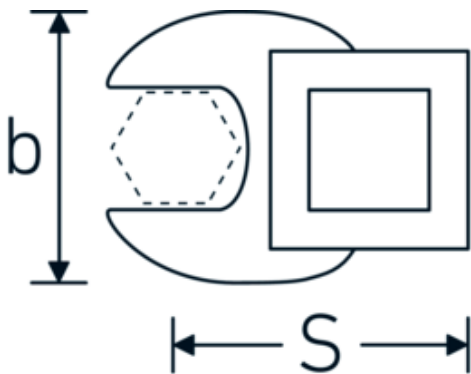

CROW-FOOT wrench, metric

540

Product no. **02200030**
GTIN **4018754149186**
Model **540 30**

Label.

3/8 " CROW-FOOT wrench Wrench size 30mm L.50mm

Technical Drawing.

Technical Attributes.

a	8 mm
Internal square drive (inch)	3/8 "
Width mm (b)	50 mm
Length mm (L)	50 mm
S	29,3 mm
Width across flats [mm]	30 mm

Logistics data.

Depth mm (IFS)	60
Width mm (IFS)	50
Height mm (IFS)	18
Length (packed, mm)	60
Width (packed, mm)	50
Height (packed, mm)	18
Volume (packed, dm3)	0.054 dm3
Product no.	02200030
Weight (gross, kg)	0,084

Variants.

Product no.	Model no. (ERP)	Description	GTIN
01200008	540 8	1/4 " CROW-FOOT wrench Wrench size 8mm L.25,5mm	4018754149117
01200009	540 9	1/4 " CROW-FOOT wrench Wrench size 9mm L.25,5mm	4018754149124
01200010	540 10	1/4 " CROW-FOOT wrench Wrench size 10mm L.25,5mm	4018754149131
02200011	540 11	3/8 " CROW-FOOT wrench Wrench size 11mm L.32mm	4018754149414
02200012	540 12	3/8 " CROW-FOOT wrench Wrench size 12mm L.34,3mm	4018754003495
02200013	540 13	3/8 " CROW-FOOT wrench Wrench size 13mm L.34,3mm	4018754003501
02200014	540 14	3/8 " CROW-FOOT wrench Wrench size 14mm L.37,7mm	4018754003518
02200015	540 15	3/8 " CROW-FOOT wrench Wrench size 15mm L.37,7mm	4018754003525
02200016	540 16	3/8 " CROW-FOOT wrench Wrench size 16mm L.37,7mm	4018754003532
02200017	540 17	3/8 " CROW-FOOT wrench Wrench size 17mm L.42,5mm	4018754003549
02200018	540 18	3/8 " CROW-FOOT wrench Wrench size 18mm L.42,5mm	4018754003556
02200019	540 19	3/8 " CROW-FOOT wrench Wrench size 19mm L.42,5mm	4018754003563
02200020	540 20	3/8 " CROW-FOOT wrench Wrench size 20mm L.42,4mm	4018754141067
02200021	540 21	3/8 " CROW-FOOT wrench Wrench size 21mm L.44,5mm	4018754003570
02200022	540 22	3/8 " CROW-FOOT wrench Wrench size 22mm L.44,5mm	4018754003587