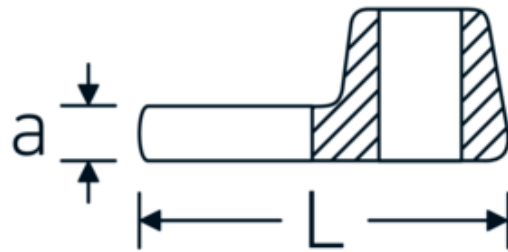

CROW-FOOT wrench, metric

540

Product no. **02200030**
GTIN **4018754149186**
Model **540 30**

Label.

3/8 " CROW-FOOT wrench Wrench size 30mm L.50mm

Technical Drawing.

Technical Attributes.

a	8 mm
Internal square drive (inch)	3/8 "
Width mm (b)	50 mm
Length mm (L)	50 mm
S	29,3 mm
Width across flats [mm]	30 mm

Logistics data.

Depth mm (IFS)	60
Width mm (IFS)	50
Height mm (IFS)	18
Length (packed, mm)	60
Width (packed, mm)	50
Height (packed, mm)	18
Volume (packed, dm3)	0.054 dm3
Product no.	02200030
Weight (gross, kg)	0,084

Variants.

Product no.	Model no. (ERP)	Description	GTIN
01200008	540 8	1/4 " CROW-FOOT wrench Wrench size 8mm L.25,5mm	4018754149117
01200009	540 9	1/4 " CROW-FOOT wrench Wrench size 9mm L.25,5mm	4018754149124
01200010	540 10	1/4 " CROW-FOOT wrench Wrench size 10mm L.25,5mm	4018754149131
02200011	540 11	3/8 " CROW-FOOT wrench Wrench size 11mm L.32mm	4018754149414
02200012	540 12	3/8 " CROW-FOOT wrench Wrench size 12mm L.34,3mm	4018754003495
02200013	540 13	3/8 " CROW-FOOT wrench Wrench size 13mm L.34,3mm	4018754003501
02200014	540 14	3/8 " CROW-FOOT wrench Wrench size 14mm L.37,7mm	4018754003518
02200015	540 15	3/8 " CROW-FOOT wrench Wrench size 15mm L.37,7mm	4018754003525
02200016	540 16	3/8 " CROW-FOOT wrench Wrench size 16mm L.37,7mm	4018754003532
02200017	540 17	3/8 " CROW-FOOT wrench Wrench size 17mm L.42,5mm	4018754003549
02200018	540 18	3/8 " CROW-FOOT wrench Wrench size 18mm L.42,5mm	4018754003556
02200019	540 19	3/8 " CROW-FOOT wrench Wrench size 19mm L.42,5mm	4018754003563
02200020	540 20	3/8 " CROW-FOOT wrench Wrench size 20mm L.42,4mm	4018754141067
02200021	540 21	3/8 " CROW-FOOT wrench Wrench size 21mm L.44,5mm	4018754003570
02200022	540 22	3/8 " CROW-FOOT wrench Wrench size 22mm L.44,5mm	4018754003587