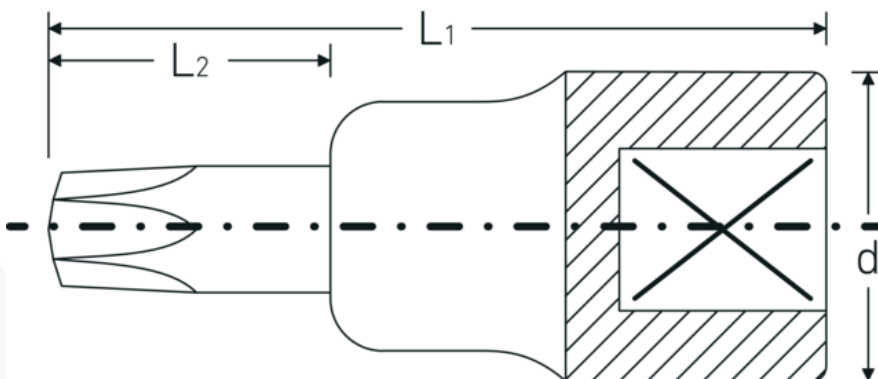

## Screwdriver socket

54TXB

Product no. **03110040**  
GTIN **4018754102020**  
Model **54 TXB T 40**

**Label.** 1/2 " Screwdriver socket L.55mm

- Features.**
- for inside TORX® screws, tamper proof
  - with hollow point (TORX®Tamper Resistant)
  - Chrome Alloy Steel, chrome plated

## Advantages.

For recessed TORX® screws

## Technical Drawing.

## Logistics data.

Depth mm (IFS)

55

<b>Internal square drive (inch)</b>	1/2 "	<b>Width mm (IFS)</b>	23
<b>d</b>	22,7 mm	<b>Height mm (IFS)</b>	23
<b>Size of output profile</b>	T40	<b>Length (packed, mm)</b>	100
<b>L1</b>	55 mm	<b>Width (packed, mm)</b>	100
<b>L2</b>	17 mm	<b>Height (packed, mm)</b>	23
		<b>Volume (packed, dm3)</b>	0.23 dm3
		<b>Art. no.</b>	03110040
		<b>Weight (gross, kg)</b>	0,360
		<b>Weight PAP (kg)</b>	0,000
		<b>Weight PVC (kg)</b>	0,006
		<b>GTIN</b>	4018754102020
		<b>Country of origin</b>	GERMANY
		<b>Region of origin</b>	Nordrhein-Westfalen
		<b>WEEE/ElektroG</b>	nicht ear-pflichtig
		<b>Customs tariff no.</b>	82042000
		<b>Packing standard</b>	5
		<b>Weight</b>	71 g