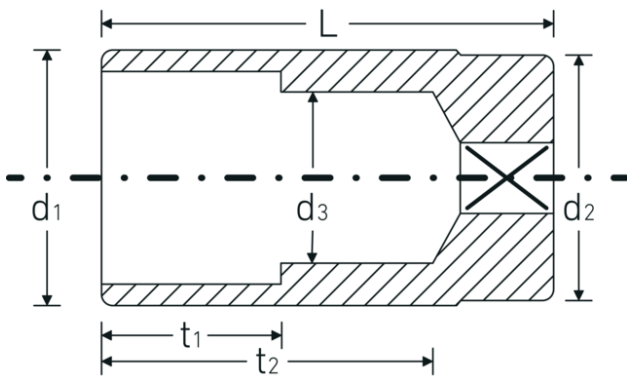

## Sockets 1/2", inch, extra deep

51a

Product no. **03420038**  
GTIN **4018754008056**  
Model **51 A 11/16**

**Label.** 1/2 " Socket Wrench size 11/16" L.83mm

## Technical Drawing.

## Technical Attributes.

Drive profile	bi-hex AS-Drive®
Internal square drive (inch)	1/2 "
d1	24,2 mm
d2	23,7 mm
d3	16,5 mm
Length mm (L)	83 mm
Wrench size [inch]	11/16 "
t1	35 mm
t2	64,2 mm

## Logistics data.

Depth mm (IFS)	83
Width mm (IFS)	25
Height mm (IFS)	25
Length (packed, mm)	125
Width (packed, mm)	85
Height (packed, mm)	26
Volume (packed, dm <sup>3</sup> )	0.27625 dm <sup>3</sup>
Product no.	03420038
Weight (gross, kg)	0,720