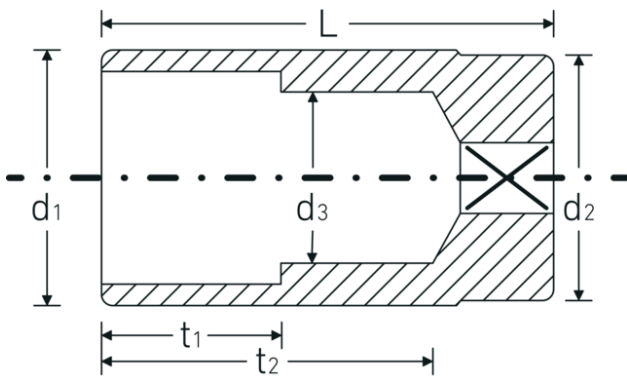

Sockets 1/2", inch, extra deep

51a

Product no. **03420036**
GTIN **4018754008049**
Model **51 A 5/8**

Label.

1/2 " Socket Wrench size 5/8" L.83mm

Technical Drawing.

Technical Attributes.

Drive profile	bi-hex AS-Drive®
Internal square drive (inch)	1/2 "
d1	22,4 mm
d2	23,7 mm
d3	15 mm
Length mm (L)	83 mm
Wrench size [inch]	5/8 "
t1	35 mm
t2	64,6 mm

Logistics data.

Depth mm (IFS)	83
Width mm (IFS)	24
Height mm (IFS)	24
Length (packed, mm)	122
Width (packed, mm)	85
Height (packed, mm)	25
Volume (packed, dm ³)	0.25925 dm ³
Product no.	03420036
Weight (gross, kg)	0,675

Variants.

Product no.	Model no. (ERP)	Description	GTIN
03420024	51 A 3/8	1/2 " Socket Wrench size 3/8" L.83mm	4018754127108
03420028	51 A 7/16	1/2 " Socket Wrench size 7/16" L.83mm	4018754127115
03420032	51 A 1/2	1/2 " Socket Wrench size 1/2" L.83mm	4018754008025
03420034	51 A 9/16	1/2 " Socket Wrench size 9/16" L.83mm	4018754008032
03420036	51 A 5/8	1/2 " Socket Wrench size 5/8" L.83mm	4018754008049
03420038	51 A 11/16	1/2 " Socket Wrench size 11/16" L.83mm	4018754008056
03420040	51 A 3/4	1/2 " Socket Wrench size 3/4" L.83mm	4018754008063
03420042	51 A 13/16	1/2 " Socket Wrench size 13/16" L.83mm	4018754127122
03420044	51 A 7/8	1/2 " Socket Wrench size 7/8" L.83mm	4018754008070
03420046	51 A 15/16	1/2 " Socket Wrench size 15/16" L.83mm	4018754008087
03420048	51 A 1	1/2 " Socket Wrench size 1" L.83mm	4018754008094
03420050	51 A 1 1/16	1/2 " Socket Wrench size 1 1/16" L.83mm	4018754008100
03420052	51 A 1 1/8	1/2 " Socket Wrench size 1 1/8" L.83mm	4018754008117
03420054	51 A 1 3/16	1/2 " Socket Wrench size 1 3/16" L.83mm	4018754127139
03420056	51 A 1 1/4	1/2 " Socket Wrench size 1 1/4" L.83mm	4018754127146
03420058	51 A 1 5/16	1/2 " Socket Wrench size 1 5/16" L.83mm	4018754127153
03420060	51 A 1 3/8	1/2 " Socket Wrench size 1 3/8" L.83mm	4018754127160
03420062	51 A 1 7/16	1/2 " Socket Wrench size 1 7/16" L.83mm	4018754127177
03420064	51 A 1 1/2	1/2 " Socket Wrench size 1 1/2" L.83mm	4018754127184