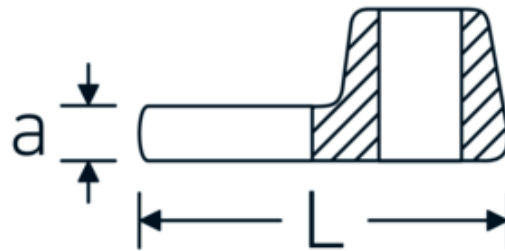

CROW-FOOT spanner

540a

Product no. **02500065**
GTIN **4018754004799**
Model **540 A 1 9/16**

Label. 3/8 " CROW-FOOT spanner Spanner size 1 9/16" L.59,5mm

- Features.**
- Chrome Alloy Steel, chrome plated
 - Caution! Modified settings on torque wrench

Technical Drawing.

Technical Attributes.

a	8 mm
Internal square drive (inch)	3/8 "
Width mm (b)	68 mm
Length mm (L)	59,5 mm
S	35,7 mm
Spanner size [inch]	1 9/16 "

Logistics data.

Depth mm (IFS)	60
Width mm (IFS)	67
Height mm (IFS)	18
Length (packed, mm)	60
Width (packed, mm)	67
Height (packed, mm)	18
Volume (packed, dm3)	0.07236 dm3

Variants.

Art. no.	Model no. (ERP)	Description	GTIN
01500024	540 A 3/8	1/4 " CROW-FOOT spanner Spanner size 3/8" L.25,5mm	4018754173839
02500028	540 A 7/16	3/8 " CROW-FOOT spanner Spanner size 7/16" L.32mm	4018754004621
02500032	540 A 1/2	3/8 " CROW-FOOT spanner Spanner size 1/2" L.34,3mm	4018754004638
02500034	540 A 9/16	3/8 " CROW-FOOT spanner Spanner size 9/16" L.37,7mm	4018754004645
02500036	540 A 5/8	3/8 " CROW-FOOT spanner Spanner size 5/8" L.37,7mm	4018754004652
02500038	540 A 11/16	3/8 " CROW-FOOT spanner Spanner size 11/16" L.42,5mm	4018754004669
02500040	540 A 3/4	3/8 " CROW-FOOT spanner Spanner size 3/4" L.42,5mm	4018754004676
02500042	540 A 13/16	3/8 " CROW-FOOT spanner Spanner size 13/16" L.42,3mm	4018754004683
02500044	540 A 7/8	3/8 " CROW-FOOT spanner Spanner size 7/8" L.44,5mm	4018754004690
02500048	540 A 1	3/8 " CROW-FOOT spanner Spanner size 1" L.47mm	4018754004706
02500050	540 A 1 1/16	3/8 " CROW-FOOT spanner Spanner size 1 1/16" L.47mm	4018754004713
02500052	540 A 1 1/8	3/8 " CROW-FOOT spanner Spanner size 1 1/8" L.50mm	4018754004720
02500054	540 A 1 3/16	3/8 " CROW-FOOT spanner Spanner size 1 3/16" L.50mm	4018754004737
02500056	540 A 1 1/4	3/8 " CROW-FOOT spanner Spanner size 1 1/4" L.53mm	4018754004744