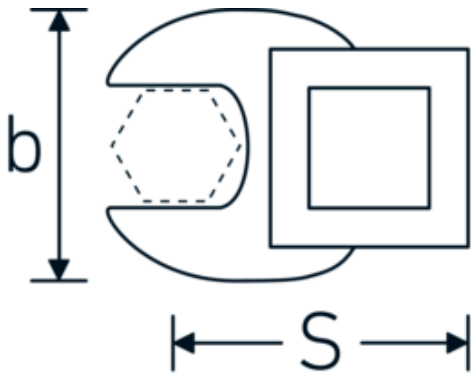

CROW-FOOT spanner

540a

Product no. **02500065**
GTIN **4018754004799**
Model **540 A 1 9/16**

Label. 3/8 " CROW-FOOT spanner Spanner size 1 9/16" L.59,5mm

- Features.**
- Chrome Alloy Steel, chrome plated
 - Caution! Modified settings on torque wrench

Technical Drawing.

Technical Attributes.

a	8 mm
Internal square drive (inch)	3/8 "
Width mm (b)	68 mm
Length mm (L)	59,5 mm
S	35,7 mm
Spanner size [inch]	1 9/16 "

Logistics data.

Depth mm (IFS)	60
Width mm (IFS)	67
Height mm (IFS)	18
Length (packed, mm)	60
Width (packed, mm)	67
Height (packed, mm)	18
Volume (packed, dm3)	0.07236 dm3

Variants.

Art. no.	Model no. (ERP)	Description	GTIN
01500024	540 A 3/8	1/4 " CROW-FOOT spanner Spanner size 3/8" L.25,5mm	4018754173839
02500028	540 A 7/16	3/8 " CROW-FOOT spanner Spanner size 7/16" L.32mm	4018754004621
02500032	540 A 1/2	3/8 " CROW-FOOT spanner Spanner size 1/2" L.34,3mm	4018754004638
02500034	540 A 9/16	3/8 " CROW-FOOT spanner Spanner size 9/16" L.37,7mm	4018754004645
02500036	540 A 5/8	3/8 " CROW-FOOT spanner Spanner size 5/8" L.37,7mm	4018754004652
02500038	540 A 11/16	3/8 " CROW-FOOT spanner Spanner size 11/16" L.42,5mm	4018754004669
02500040	540 A 3/4	3/8 " CROW-FOOT spanner Spanner size 3/4" L.42,5mm	4018754004676
02500042	540 A 13/16	3/8 " CROW-FOOT spanner Spanner size 13/16" L.42,3mm	4018754004683
02500044	540 A 7/8	3/8 " CROW-FOOT spanner Spanner size 7/8" L.44,5mm	4018754004690
02500048	540 A 1	3/8 " CROW-FOOT spanner Spanner size 1" L.47mm	4018754004706
02500050	540 A 1 1/16	3/8 " CROW-FOOT spanner Spanner size 1 1/16" L.47mm	4018754004713
02500052	540 A 1 1/8	3/8 " CROW-FOOT spanner Spanner size 1 1/8" L.50mm	4018754004720
02500054	540 A 1 3/16	3/8 " CROW-FOOT spanner Spanner size 1 3/16" L.50mm	4018754004737
02500056	540 A 1 1/4	3/8 " CROW-FOOT spanner Spanner size 1 1/4" L.53mm	4018754004744