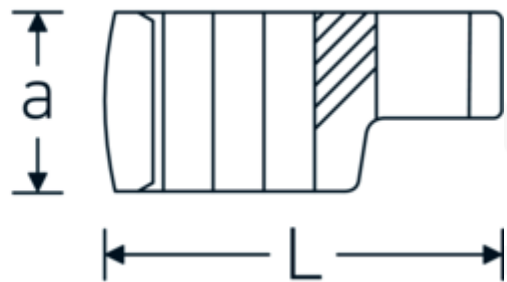

CROW-RING spanner

440

Product no. **03190038**
GTIN **4018754141173**
Model **440 38**

Label. 1/2 " CROW-RING spanner Spanner size 38mm L.68,1mm

- Features.**
- Chrome Alloy Steel, chrome plated
 - Caution! Modified settings on torque wrench

Technical Drawing.

Technical Attributes.

a	24 mm
Internal square drive (inch)	1/2 "
Width mm (b)	53,9 mm
Length mm (L)	68,1 mm
S	35,6 mm
Width across flats [mm]	38 mm
W	28,6 mm

Logistics data.

Depth mm (IFS)	100
Width mm (IFS)	60
Height mm (IFS)	25
Length (packed, mm)	100
Width (packed, mm)	60
Height (packed, mm)	25
Volume (packed, dm3)	0.15 dm3

Variants.

Art. no.	Model no. (ERP)	Description	GTIN
01190008	440 8	1/4 " CROW-RING spanner Spanner size 8mm L.23,8mm	4018754149094
01190009	440 9	1/4 " CROW-RING spanner Spanner size 9mm L.28,5mm	4018754140985
01190010	440 10	1/4 " CROW-RING spanner Spanner size 10mm L.28,4mm	4018754000739
01190011	440 11	1/4 " CROW-RING spanner Spanner size 11mm L.28mm	4018754149100
01190012	440 12	1/4 " CROW-RING spanner Spanner size 12mm L.30,8mm	4018754000746
01190013	440 13	1/4 " CROW-RING spanner Spanner size 13mm L.32mm	4018754102099
01190014	440 14	1/4 " CROW-RING spanner Spanner size 14mm L.31,7mm	4018754000753
02190015	440 15	3/8 " CROW-RING spanner Spanner size 15mm L.36,5mm	4018754141029
02190016	440 16	3/8 " CROW-RING spanner Spanner size 16mm L.36,1mm	4018754003389
02190017	440 17	3/8 " CROW-RING spanner Spanner size 17mm L.39,2mm	4018754003396
02190018	440 18	3/8 " CROW-RING spanner Spanner size 18mm L.40,8mm	4018754003402
02190019	440 19	3/8 " CROW-RING spanner Spanner size 19mm L.40,5mm	4018754003419
02190020	440 20	3/8 " CROW-RING spanner Spanner size 20mm L.42,9mm	4018754141036
02190021	440 21	3/8 " CROW-RING spanner Spanner size 21mm L.42,8mm	4018754003426