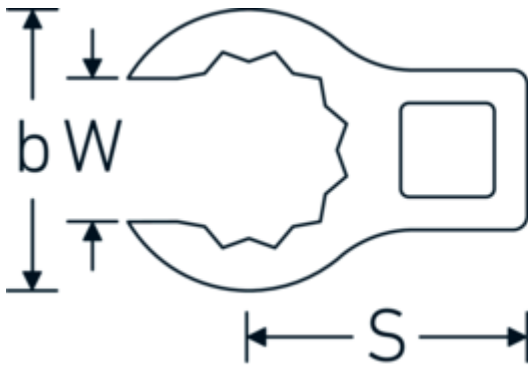

CROW-RING spanner

440

Product no. **03190038**
GTIN **4018754141173**
Model **440 38**

Label. 1/2 " CROW-RING spanner Spanner size 38mm L.68,1mm

- Features.**
- Chrome Alloy Steel, chrome plated
 - Caution! Modified settings on torque wrench

Technical Drawing.

Technical Attributes.

a	24 mm
Internal square drive (inch)	1/2 "
Width mm (b)	53,9 mm
Length mm (L)	68,1 mm
S	35,6 mm
Width across flats [mm]	38 mm
W	28,6 mm

Logistics data.

Depth mm (IFS)	100
Width mm (IFS)	60
Height mm (IFS)	25
Length (packed, mm)	100
Width (packed, mm)	60
Height (packed, mm)	25
Volume (packed, dm3)	0.15 dm3

Variants.

Art. no.	Model no. (ERP)	Description	GTIN
01190008	440 8	1/4 " CROW-RING spanner Spanner size 8mm L.23,8mm	4018754149094
01190009	440 9	1/4 " CROW-RING spanner Spanner size 9mm L.28,5mm	4018754140985
01190010	440 10	1/4 " CROW-RING spanner Spanner size 10mm L.28,4mm	4018754000739
01190011	440 11	1/4 " CROW-RING spanner Spanner size 11mm L.28mm	4018754149100
01190012	440 12	1/4 " CROW-RING spanner Spanner size 12mm L.30,8mm	4018754000746
01190013	440 13	1/4 " CROW-RING spanner Spanner size 13mm L.32mm	4018754102099
01190014	440 14	1/4 " CROW-RING spanner Spanner size 14mm L.31,7mm	4018754000753
02190015	440 15	3/8 " CROW-RING spanner Spanner size 15mm L.36,5mm	4018754141029
02190016	440 16	3/8 " CROW-RING spanner Spanner size 16mm L.36,1mm	4018754003389
02190017	440 17	3/8 " CROW-RING spanner Spanner size 17mm L.39,2mm	4018754003396
02190018	440 18	3/8 " CROW-RING spanner Spanner size 18mm L.40,8mm	4018754003402
02190019	440 19	3/8 " CROW-RING spanner Spanner size 19mm L.40,5mm	4018754003419
02190020	440 20	3/8 " CROW-RING spanner Spanner size 20mm L.42,9mm	4018754141036
02190021	440 21	3/8 " CROW-RING spanner Spanner size 21mm L.42,8mm	4018754003426