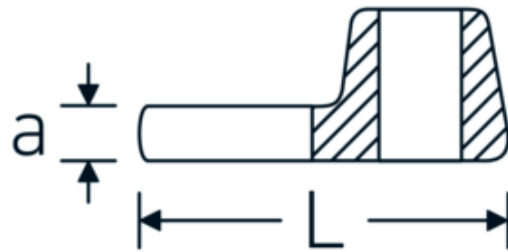

CROW-FOOT wrench, inch

540a

Product no. 02500060
GTIN 4018754004768
Model 540 A 1 3/8

Label.

3/8 " CROW-FOOT wrench Wrench size 1 3/8" L.54,5mm

Technical Drawing.

Technical Attributes.

a	8 mm
Internal square drive (inch)	3/8 "
Width mm (b)	60 mm
Length mm (L)	54,5 mm
S	32,3 mm
Wrench size [inch]	1 3/8 "

Logistics data.

Depth mm (IFS)	55
Width mm (IFS)	59
Height mm (IFS)	18
Length (packed, mm)	55
Width (packed, mm)	59
Height (packed, mm)	18
Volume (packed, dm ³)	0.05841 dm ³
Product no.	02500060
Weight (gross, kg)	0,105

Variants.

Product no.	Model no. (ERP)	Description	GTIN
01500024	540 A 3/8	1/4 " CROW-FOOT wrench Wrench size 3/8" L.25,5mm	4018754173839
02500028	540 A 7/16	3/8 " CROW-FOOT wrench Wrench size 7/16" L.32mm	4018754004621
02500032	540 A 1/2	3/8 " CROW-FOOT wrench Wrench size 1/2" L.34,3mm	4018754004638
02500034	540 A 9/16	3/8 " CROW-FOOT wrench Wrench size 9/16" L.37,7mm	4018754004645
02500036	540 A 5/8	3/8 " CROW-FOOT wrench Wrench size 5/8" L.37,7mm	4018754004652
02500038	540 A 11/16	3/8 " CROW-FOOT wrench Wrench size 11/16" L.42,5mm	4018754004669
02500040	540 A 3/4	3/8 " CROW-FOOT wrench Wrench size 3/4" L.42,5mm	4018754004676
02500042	540 A 13/16	3/8 " CROW-FOOT wrench Wrench size 13/16" L.42,3mm	4018754004683
02500044	540 A 7/8	3/8 " CROW-FOOT wrench Wrench size 7/8" L.44,5mm	4018754004690
02500048	540 A 1	3/8 " CROW-FOOT wrench Wrench size 1" L.47mm	4018754004706
02500050	540 A 1 1/16	3/8 " CROW-FOOT wrench Wrench size 1 1/16" L.47mm	4018754004713
02500052	540 A 1 1/8	3/8 " CROW-FOOT wrench Wrench size 1 1/8" L.50mm	4018754004720
02500054	540 A 1 3/16	3/8 " CROW-FOOT wrench Wrench size 1 3/16" L.50mm	4018754004737
02500056	540 A 1 1/4	3/8 " CROW-FOOT wrench Wrench size 1 1/4" L.53mm	4018754004744
02500058	540 A 1 5/16	3/8 " CROW-FOOT wrench Wrench size 1 5/16" L.53mm	4018754004751