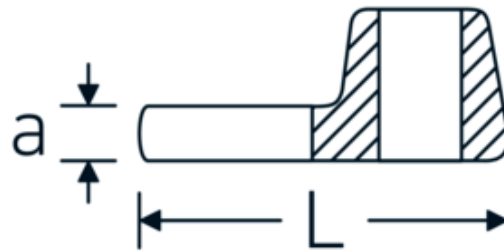

CROW-FOOT spanner

540

Product no. **02200012**
GTIN **4018754003495**
Model **540 12**

Label. 3/8 " CROW-FOOT spanner Spanner size 12mm L.34,3mm

Features.

- Chrome Alloy Steel, chrome plated
- Caution! Modified settings on torque wrench

Technical Drawing.

Technical Attributes.

a	6,3 mm
Internal square drive (inch)	3/8 "
Width mm (b)	25,4 mm
Length mm (L)	34,3 mm
S	18,2 mm
Width across flats [mm]	12 mm

Logistics data.

Depth mm (IFS)	34
Width mm (IFS)	25
Height mm (IFS)	16
Length (packed, mm)	34
Width (packed, mm)	25
Height (packed, mm)	16
Volume (packed, dm3)	0.0136 dm3

Variants.

Art. no.	Model no. (ERP)	Description	GTIN
01200008	540 8	1/4 " CROW-FOOT spanner Spanner size 8mm L.25,5mm	4018754149117
01200009	540 9	1/4 " CROW-FOOT spanner Spanner size 9mm L.25,5mm	4018754149124
01200010	540 10	1/4 " CROW-FOOT spanner Spanner size 10mm L.25,5mm	4018754149131
02200011	540 11	3/8 " CROW-FOOT spanner Spanner size 11mm L.32mm	4018754149414
02200012	540 12	3/8 " CROW-FOOT spanner Spanner size 12mm L.34,3mm	4018754003495
02200013	540 13	3/8 " CROW-FOOT spanner Spanner size 13mm L.34,3mm	4018754003501
02200014	540 14	3/8 " CROW-FOOT spanner Spanner size 14mm L.37,7mm	4018754003518
02200015	540 15	3/8 " CROW-FOOT spanner Spanner size 15mm L.37,7mm	4018754003525
02200016	540 16	3/8 " CROW-FOOT spanner Spanner size 16mm L.37,7mm	4018754003532
02200017	540 17	3/8 " CROW-FOOT spanner Spanner size 17mm L.42,5mm	4018754003549
02200018	540 18	3/8 " CROW-FOOT spanner Spanner size 18mm L.42,5mm	4018754003556
02200019	540 19	3/8 " CROW-FOOT spanner Spanner size 19mm L.42,5mm	4018754003563
02200020	540 20	3/8 " CROW-FOOT spanner Spanner size 20mm L.42,4mm	4018754141067
02200021	540 21	3/8 " CROW-FOOT spanner Spanner size 21mm L.44,5mm	4018754003570