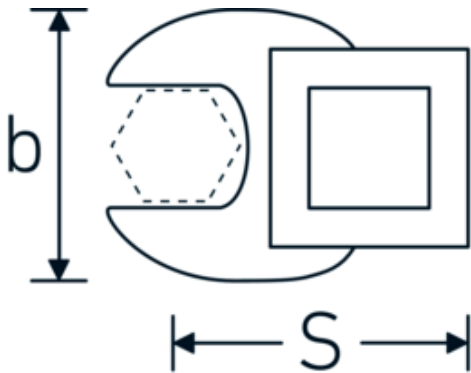

CROW-FOOT spanner

540

Product no. **02200012**
GTIN **4018754003495**
Model **540 12**

Label. 3/8 " CROW-FOOT spanner Spanner size 12mm L.34,3mm

Features.

- Chrome Alloy Steel, chrome plated
- Caution! Modified settings on torque wrench

Technical Drawing.

Technical Attributes.

a	6,3 mm
Internal square drive (inch)	3/8 "
Width mm (b)	25,4 mm
Length mm (L)	34,3 mm
S	18,2 mm
Width across flats [mm]	12 mm

Logistics data.

Depth mm (IFS)	34
Width mm (IFS)	25
Height mm (IFS)	16
Length (packed, mm)	34
Width (packed, mm)	25
Height (packed, mm)	16
Volume (packed, dm3)	0.0136 dm3

Variants.

Art. no.	Model no. (ERP)	Description	GTIN
01200008	540 8	1/4 " CROW-FOOT spanner Spanner size 8mm L.25,5mm	4018754149117
01200009	540 9	1/4 " CROW-FOOT spanner Spanner size 9mm L.25,5mm	4018754149124
01200010	540 10	1/4 " CROW-FOOT spanner Spanner size 10mm L.25,5mm	4018754149131
02200011	540 11	3/8 " CROW-FOOT spanner Spanner size 11mm L.32mm	4018754149414
02200012	540 12	3/8 " CROW-FOOT spanner Spanner size 12mm L.34,3mm	4018754003495
02200013	540 13	3/8 " CROW-FOOT spanner Spanner size 13mm L.34,3mm	4018754003501
02200014	540 14	3/8 " CROW-FOOT spanner Spanner size 14mm L.37,7mm	4018754003518
02200015	540 15	3/8 " CROW-FOOT spanner Spanner size 15mm L.37,7mm	4018754003525
02200016	540 16	3/8 " CROW-FOOT spanner Spanner size 16mm L.37,7mm	4018754003532
02200017	540 17	3/8 " CROW-FOOT spanner Spanner size 17mm L.42,5mm	4018754003549
02200018	540 18	3/8 " CROW-FOOT spanner Spanner size 18mm L.42,5mm	4018754003556
02200019	540 19	3/8 " CROW-FOOT spanner Spanner size 19mm L.42,5mm	4018754003563
02200020	540 20	3/8 " CROW-FOOT spanner Spanner size 20mm L.42,4mm	4018754141067
02200021	540 21	3/8 " CROW-FOOT spanner Spanner size 21mm L.44,5mm	4018754003570