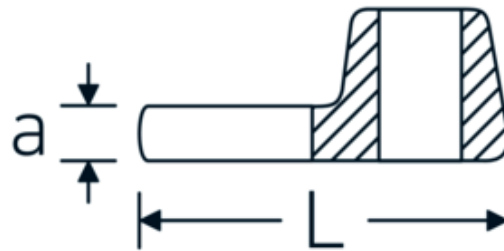

CROW-FOOT spanner

540a

Product no. **03500078**
GTIN **4018754121366**
Model **540 A 2 3/8**

Label. 1/2 " CROW-FOOT spanner Spanner size 2 3/8" L.81,5mm

Features.

- Chrome Alloy Steel, chrome plated
- Caution! Modified settings on torque wrench

Technical Drawing.

Technical Attributes.

a	8 mm
Internal square drive (inch)	1/2 "
Width mm (b)	96 mm
Length mm (L)	81,5 mm
S	51,3 mm
Spanner size [inch]	2 3/8 "

Logistics data.

Depth mm (IFS)	75
Width mm (IFS)	87
Height mm (IFS)	18
Length (packed, mm)	75
Width (packed, mm)	87
Height (packed, mm)	18
Volume (packed, dm3)	0.11745 dm3

Variants.

Art. no.	Model no. (ERP)	Description	GTIN
01500024	540 A 3/8	1/4 " CROW-FOOT spanner Spanner size 3/8" L.25,5mm	4018754173839
02500028	540 A 7/16	3/8 " CROW-FOOT spanner Spanner size 7/16" L.32mm	4018754004621
02500032	540 A 1/2	3/8 " CROW-FOOT spanner Spanner size 1/2" L.34,3mm	4018754004638
02500034	540 A 9/16	3/8 " CROW-FOOT spanner Spanner size 9/16" L.37,7mm	4018754004645
02500036	540 A 5/8	3/8 " CROW-FOOT spanner Spanner size 5/8" L.37,7mm	4018754004652
02500038	540 A 11/16	3/8 " CROW-FOOT spanner Spanner size 11/16" L.42,5mm	4018754004669
02500040	540 A 3/4	3/8 " CROW-FOOT spanner Spanner size 3/4" L.42,5mm	4018754004676
02500042	540 A 13/16	3/8 " CROW-FOOT spanner Spanner size 13/16" L.42,3mm	4018754004683
02500044	540 A 7/8	3/8 " CROW-FOOT spanner Spanner size 7/8" L.44,5mm	4018754004690
02500048	540 A 1	3/8 " CROW-FOOT spanner Spanner size 1" L.47mm	4018754004706
02500050	540 A 1 1/16	3/8 " CROW-FOOT spanner Spanner size 1 1/16" L.47mm	4018754004713
02500052	540 A 1 1/8	3/8 " CROW-FOOT spanner Spanner size 1 1/8" L.50mm	4018754004720
02500054	540 A 1 3/16	3/8 " CROW-FOOT spanner Spanner size 1 3/16" L.50mm	4018754004737
02500056	540 A 1 1/4	3/8 " CROW-FOOT spanner Spanner size 1 1/4" L.53mm	4018754004744