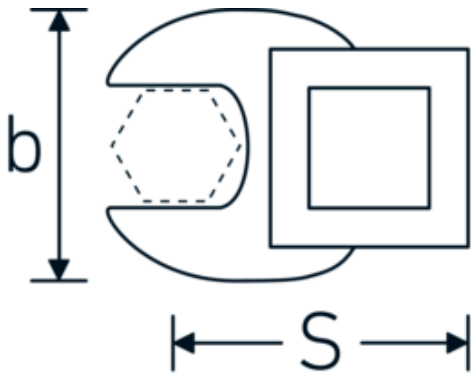

CROW-FOOT spanner

540a

Product no. **03500078**
GTIN **4018754121366**
Model **540 A 2 3/8**

Label. 1/2 " CROW-FOOT spanner Spanner size 2 3/8" L.81,5mm

Features.

- Chrome Alloy Steel, chrome plated
- Caution! Modified settings on torque wrench

Technical Drawing.

Technical Attributes.

a	8 mm
Internal square drive (inch)	1/2 "
Width mm (b)	96 mm
Length mm (L)	81,5 mm
S	51,3 mm
Spanner size [inch]	2 3/8 "

Logistics data.

Depth mm (IFS)	75
Width mm (IFS)	87
Height mm (IFS)	18
Length (packed, mm)	75
Width (packed, mm)	87
Height (packed, mm)	18
Volume (packed, dm3)	0.11745 dm3

Variants.

Art. no.	Model no. (ERP)	Description	GTIN
01500024	540 A 3/8	1/4 " CROW-FOOT spanner Spanner size 3/8" L.25,5mm	4018754173839
02500028	540 A 7/16	3/8 " CROW-FOOT spanner Spanner size 7/16" L.32mm	4018754004621
02500032	540 A 1/2	3/8 " CROW-FOOT spanner Spanner size 1/2" L.34,3mm	4018754004638
02500034	540 A 9/16	3/8 " CROW-FOOT spanner Spanner size 9/16" L.37,7mm	4018754004645
02500036	540 A 5/8	3/8 " CROW-FOOT spanner Spanner size 5/8" L.37,7mm	4018754004652
02500038	540 A 11/16	3/8 " CROW-FOOT spanner Spanner size 11/16" L.42,5mm	4018754004669
02500040	540 A 3/4	3/8 " CROW-FOOT spanner Spanner size 3/4" L.42,5mm	4018754004676
02500042	540 A 13/16	3/8 " CROW-FOOT spanner Spanner size 13/16" L.42,3mm	4018754004683
02500044	540 A 7/8	3/8 " CROW-FOOT spanner Spanner size 7/8" L.44,5mm	4018754004690
02500048	540 A 1	3/8 " CROW-FOOT spanner Spanner size 1" L.47mm	4018754004706
02500050	540 A 1 1/16	3/8 " CROW-FOOT spanner Spanner size 1 1/16" L.47mm	4018754004713
02500052	540 A 1 1/8	3/8 " CROW-FOOT spanner Spanner size 1 1/8" L.50mm	4018754004720
02500054	540 A 1 3/16	3/8 " CROW-FOOT spanner Spanner size 1 3/16" L.50mm	4018754004737
02500056	540 A 1 1/4	3/8 " CROW-FOOT spanner Spanner size 1 1/4" L.53mm	4018754004744