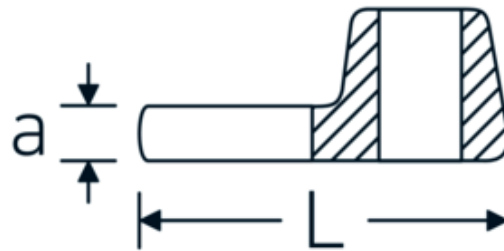

CROW-FOOT spanner

540a

Product no. **02500062**
GTIN **4018754004775**
Model **540 A 1 7/16**

Label. 3/8 " CROW-FOOT spanner Spanner size 1 7/16" L.56,5mm

- Features.**
- Chrome Alloy Steel, chrome plated
 - Caution! Modified settings on torque wrench

Technical Drawing.

Technical Attributes.

a	8 mm
Internal square drive (inch)	3/8 "
Width mm (b)	62 mm
Length mm (L)	56,5 mm
S	33,1 mm
Spanner size [inch]	1 7/16 "

Logistics data.

Depth mm (IFS)	56
Width mm (IFS)	61
Height mm (IFS)	18
Length (packed, mm)	56
Width (packed, mm)	61
Height (packed, mm)	18
Volume (packed, dm3)	0.061488 dm3

Variants.

Art. no.	Model no. (ERP)	Description	GTIN
01500024	540 A 3/8	1/4 " CROW-FOOT spanner Spanner size 3/8" L.25,5mm	4018754173839
02500028	540 A 7/16	3/8 " CROW-FOOT spanner Spanner size 7/16" L.32mm	4018754004621
02500032	540 A 1/2	3/8 " CROW-FOOT spanner Spanner size 1/2" L.34,3mm	4018754004638
02500034	540 A 9/16	3/8 " CROW-FOOT spanner Spanner size 9/16" L.37,7mm	4018754004645
02500036	540 A 5/8	3/8 " CROW-FOOT spanner Spanner size 5/8" L.37,7mm	4018754004652
02500038	540 A 11/16	3/8 " CROW-FOOT spanner Spanner size 11/16" L.42,5mm	4018754004669
02500040	540 A 3/4	3/8 " CROW-FOOT spanner Spanner size 3/4" L.42,5mm	4018754004676
02500042	540 A 13/16	3/8 " CROW-FOOT spanner Spanner size 13/16" L.42,3mm	4018754004683
02500044	540 A 7/8	3/8 " CROW-FOOT spanner Spanner size 7/8" L.44,5mm	4018754004690
02500048	540 A 1	3/8 " CROW-FOOT spanner Spanner size 1" L.47mm	4018754004706
02500050	540 A 1 1/16	3/8 " CROW-FOOT spanner Spanner size 1 1/16" L.47mm	4018754004713
02500052	540 A 1 1/8	3/8 " CROW-FOOT spanner Spanner size 1 1/8" L.50mm	4018754004720
02500054	540 A 1 3/16	3/8 " CROW-FOOT spanner Spanner size 1 3/16" L.50mm	4018754004737
02500056	540 A 1 1/4	3/8 " CROW-FOOT spanner Spanner size 1 1/4" L.53mm	4018754004744