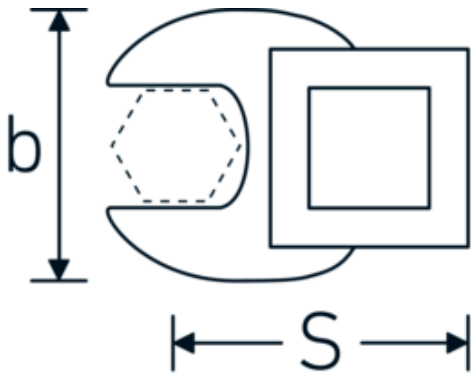

CROW-FOOT spanner

540a

Product no. **02500062**
GTIN **4018754004775**
Model **540 A 1 7/16**

Label. 3/8 " CROW-FOOT spanner Spanner size 1 7/16" L.56,5mm

- Features.**
- Chrome Alloy Steel, chrome plated
 - Caution! Modified settings on torque wrench

Technical Drawing.

Technical Attributes.

a	8 mm
Internal square drive (inch)	3/8 "
Width mm (b)	62 mm
Length mm (L)	56,5 mm
S	33,1 mm
Spanner size [inch]	1 7/16 "

Logistics data.

Depth mm (IFS)	56
Width mm (IFS)	61
Height mm (IFS)	18
Length (packed, mm)	56
Width (packed, mm)	61
Height (packed, mm)	18
Volume (packed, dm3)	0.061488 dm3

Variants.

Art. no.	Model no. (ERP)	Description	GTIN
01500024	540 A 3/8	1/4 " CROW-FOOT spanner Spanner size 3/8" L.25,5mm	4018754173839
02500028	540 A 7/16	3/8 " CROW-FOOT spanner Spanner size 7/16" L.32mm	4018754004621
02500032	540 A 1/2	3/8 " CROW-FOOT spanner Spanner size 1/2" L.34,3mm	4018754004638
02500034	540 A 9/16	3/8 " CROW-FOOT spanner Spanner size 9/16" L.37,7mm	4018754004645
02500036	540 A 5/8	3/8 " CROW-FOOT spanner Spanner size 5/8" L.37,7mm	4018754004652
02500038	540 A 11/16	3/8 " CROW-FOOT spanner Spanner size 11/16" L.42,5mm	4018754004669
02500040	540 A 3/4	3/8 " CROW-FOOT spanner Spanner size 3/4" L.42,5mm	4018754004676
02500042	540 A 13/16	3/8 " CROW-FOOT spanner Spanner size 13/16" L.42,3mm	4018754004683
02500044	540 A 7/8	3/8 " CROW-FOOT spanner Spanner size 7/8" L.44,5mm	4018754004690
02500048	540 A 1	3/8 " CROW-FOOT spanner Spanner size 1" L.47mm	4018754004706
02500050	540 A 1 1/16	3/8 " CROW-FOOT spanner Spanner size 1 1/16" L.47mm	4018754004713
02500052	540 A 1 1/8	3/8 " CROW-FOOT spanner Spanner size 1 1/8" L.50mm	4018754004720
02500054	540 A 1 3/16	3/8 " CROW-FOOT spanner Spanner size 1 3/16" L.50mm	4018754004737
02500056	540 A 1 1/4	3/8 " CROW-FOOT spanner Spanner size 1 1/4" L.53mm	4018754004744