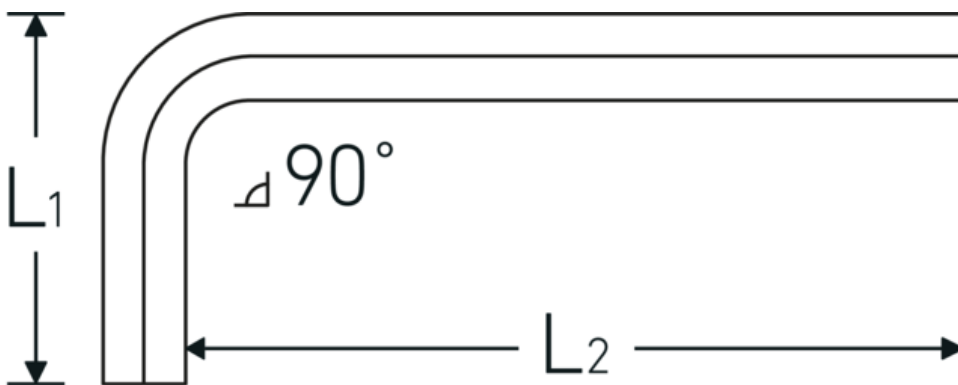

Hex key for socket head screws

10760

Product no. **43153008**
 GTIN **4018754332168**
 Model **10760 8**
WINKELSCHRAUBENDREHER
SECHSKANT

Label.

Hex key for socket head screws Hex drive 8mm L.36mm x 100mm

Features.

- DIN ISO 2936
- for cap head screws
- chrome vanadium, nickel-plated
- 0.9 mm gunmetal finish

Technical Drawing.

Technical Attributes.

Drive profile	Hexagonal
External hex drive (mm)	8 mm
DIN	DIN ISO 2936
L1	36 mm
L2	100 mm

Logistics data.

Depth mm (IFS)	104
Width mm (IFS)	43
Height mm (IFS)	9
Length (packed, mm)	140
Width (packed, mm)	60

Height (packed, mm)	45
Volume (packed, dm³)	0.378 dm ³
Art. no.	43153008
Weight (gross, kg)	0,580
Weight PAP (kg)	0,000
Weight PVC (kg)	0,000
GTIN	4018754332168
Country of origin	GERMANY
Region of origin	Nordrhein-Westfalen
WEEE/ElektroG	nicht ear-pflichtig
Customs tariff no.	82054000
Packing standard	10
Weight	59 g