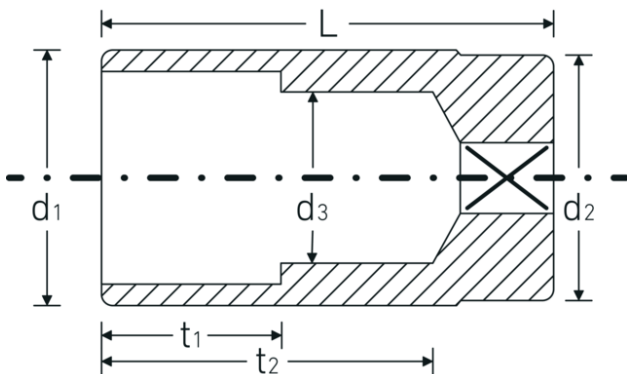

Sockets 1/2", inch, extra deep

51a

Product no. **03420050**
GTIN **4018754008100**
Model **51 A 1 1/16**

Label. 1/2 " Socket Wrench size 1 1/16" L.83mm

Technical Drawing.

Technical Attributes.

Drive profile	bi-hex AS-Drive®
Internal square drive (inch)	1/2 "
d1	36,2 mm
d2	34 mm
d3	25,8 mm
Length mm (L)	83 mm
Wrench size [inch]	1 1/16 "
t1	35 mm
t2	64,5 mm

Logistics data.

Depth mm (IFS)	84
Width mm (IFS)	37
Height mm (IFS)	37
Length (packed, mm)	185
Width (packed, mm)	85
Height (packed, mm)	38
Volume (packed, dm ³)	0.59755 dm ³
Product no.	03420050
Weight (gross, kg)	1,550