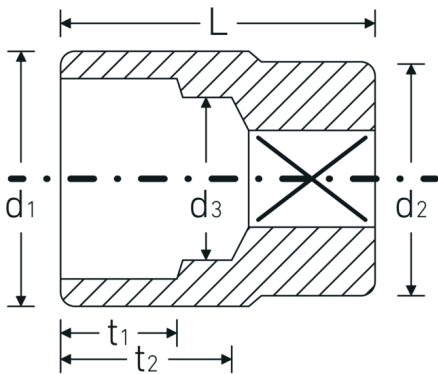

## Sockets 3/4", metric

55

Product no. **05010050**  
GTIN **4018754008865**  
Model **55 50**

**Label.** 3/4 " Socket Wrench size 50mm L.80mm

## Technical Drawing.

## Technical Attributes.

Drive profile	hex AS-Drive®
Internal square drive (inch)	3/4 "
d1	66 mm
d2	40 mm
d3	33 mm
DIN	DIN 3124 / ISO 2725-1, ASME B 107.5 M
Length mm (L)	80 mm
Width across flats [mm]	50 mm

## Logistics data.

Depth mm (IFS)	80
Width mm (IFS)	66
Height mm (IFS)	66
Length (packed, mm)	85
Width (packed, mm)	70
Height (packed, mm)	70
Volume (packed, dm3)	0.4165 dm3
Product no.	05010050
Weight (gross, kg)	0,790