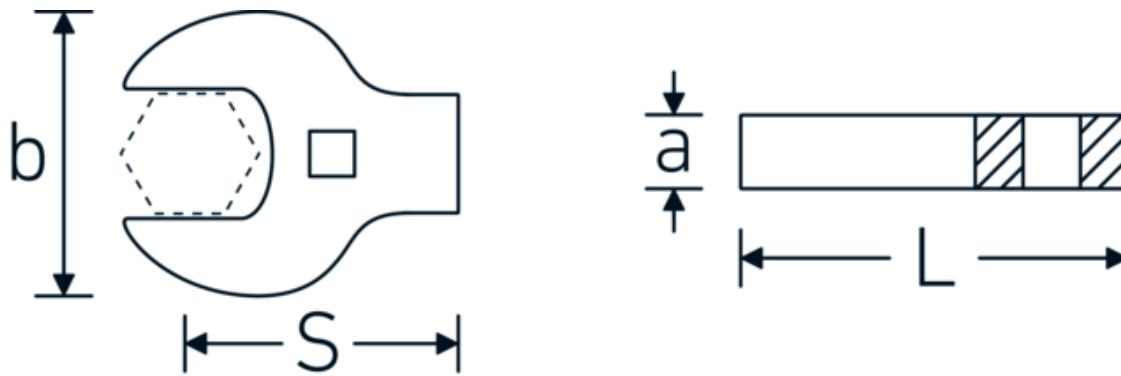

CROW-FOOT spanner heavy-duty, inch

540a HD

Product no. **02501042**
GTIN **4018754204359**
Model **540A HD SW 13/16**

Label. 3/8 " CROW-FOOT spanner heavy-duty, inch Spanner size 13/16" L.51mm

- Features.**
- for particularly high loadings, e.g. stainless steel screw fittings
 - full use of jaws in conjunction with standard ratchets
 - chrome plated
 - supplied without ratchet
 - Caution! Modified settings on torque wrench

Advantages.

For particularly high loads, e.g., stainless steel fittings.

Technical Drawing.

Technical Attributes.

| | |
|------------------------------|---------|
| a | 11 mm |
| Internal square drive (inch) | 3/8 " |
| Width mm (b) | 46,4 mm |
| Length mm (L) | 51 mm |
| S | 30,5 mm |
| Spanner size [inch] | 13/16 " |

Logistics data.

| | |
|----------------------|---------------------|
| Depth mm (IFS) | 55 |
| Width mm (IFS) | 50 |
| Height mm (IFS) | 10 |
| Length (packed, mm) | 55 |
| Width (packed, mm) | 50 |
| Height (packed, mm) | 10 |
| Volume (packed, dm3) | 0.0275 dm3 |
| Art. no. | 02501042 |
| Weight (gross, kg) | 0,114 |
| Weight PAP (kg) | 0,000 |
| Weight PVC (kg) | 0,002 |
| GTIN | 4018754204359 |
| Country of origin | GERMANY |
| Region of origin | Nordrhein-Westfalen |
| WEEE/ElektroG | nicht ear-pflichtig |
| Customs tariff no. | 82042000 |
| Packing standard | 1 |
| Weight | 113 g |

Variants.

| Art. no. | Model no. (ERP) | Description | GTIN |
|----------|-----------------|---|---------------|
| 02501024 | 540A HD SW 3/8 | 3/8 " CROW-FOOT spanner heavy-duty, inch Spanner size 3/8" L.39mm | 4018754285709 |
| 02501028 | 540A HD SW 7/16 | 3/8 " CROW-FOOT spanner heavy-duty, inch Spanner size 7/16" L.40mm | 4018754285716 |