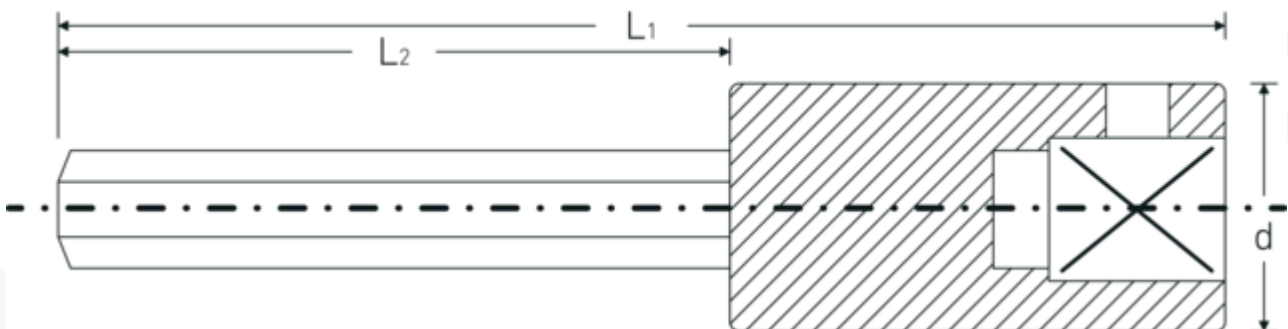

## INHEX socket

44a

Product no. **01450009**  
GTIN **4018754126927**  
Model **44 A 9/64**

**Label.** INHEX socket 1/4 " 9/64 L.55mm

**Features.**

- for socket head screws
- DIN 7422
- Chrome Alloy Steel, chrome plated

## Advantages.

For Allen screws

## Technical Attributes.

Drive profile Hexagonal  
External hex drive (inch) 9/64

## Logistics data.

Depth mm (IFS) 55  
Width mm (IFS) 11

<b>Internal square drive (inch)</b>	1/4 "
<b>d</b>	10,7 mm
<b>DIN</b>	DIN 7422
<b>L1</b>	55 mm
<b>L2</b>	30 mm

<b>Height mm (IFS)</b>	11
<b>Length (packed, mm)</b>	100
<b>Width (packed, mm)</b>	60
<b>Height (packed, mm)</b>	11
<b>Volume (packed, dm3)</b>	0.066 dm3
<b>Art. no.</b>	01450009
<b>Weight (gross, kg)</b>	0,070
<b>Weight PAP (kg)</b>	0,000
<b>Weight PVC (kg)</b>	0,003
<b>GTIN</b>	4018754126927
<b>Country of origin</b>	GERMANY
<b>Region of origin</b>	Nordrhein-Westfalen
<b>WEEE/ElektroG</b>	nicht ear-pflichtig
<b>Customs tariff no.</b>	82042000
<b>Packing standard</b>	5
<b>Weight</b>	13 g