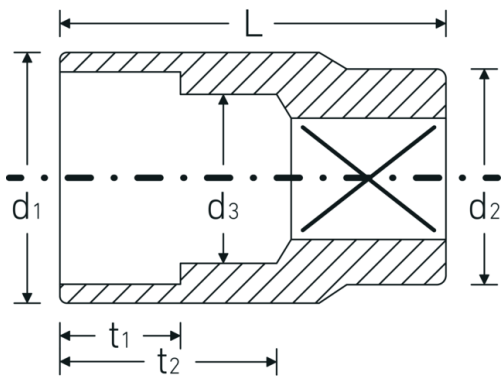

## Sockets 3/8", metric

45

Product no. **02010019**  
GTIN **4018754002023**  
Model **45 19**

**Label.** 3/8 " Socket Wrench size 19mm L.32mm

## Technical Drawing.

## Technical Attributes.

<b>Drive profile</b>	bi-hex AS-Drive®
<b>Internal square drive (inch)</b>	3/8 "
<b>d1</b>	25,2 mm
<b>d2</b>	19 mm
<b>d3</b>	18 mm
<b>DIN</b>	DIN 3124 / ISO 2725-1, ASME B 107.5M, DIN EN 3709
<b>Length mm (L)</b>	32 mm
<b>Width across flats [mm]</b>	19 mm

## Variants.

Product no.	Model no. (ERP)	Description	GTIN
02010007	45 7	3/8 " Socket Wrench size 7mm L.24mm	4018754001903
02010008	45 8	3/8 " Socket Wrench size 8mm L.25mm	4018754001910
02010009	45 9	3/8 " Socket Wrench size 9mm L.25mm	4018754001927
02010010	45 10	3/8 " Socket Wrench size 10mm L.27mm	4018754001934
02010011	45 11	3/8 " Socket Wrench size 11mm L.27mm	4018754001941
02010012	45 12	3/8 " Socket Wrench size 12mm L.28mm	4018754001958
02010013	45 13	3/8 " Socket Wrench size 13mm L.30mm	4018754001965
02010014	45 14	3/8 " Socket Wrench size 14mm L.30mm	4018754001972
02010015	45 15	3/8 " Socket Wrench size 15mm L.31mm	4018754001989
02010016	45 16	3/8 " Socket Wrench size 16mm L.31mm	4018754001996
02010017	45 17	3/8 " Socket Wrench size 17mm L.31mm	4018754002009
02010018	45 18	3/8 " Socket Wrench size 18mm L.32mm	4018754002016
02010019	45 19	3/8 " Socket Wrench size 19mm L.32mm	4018754002023
02010020	45 20	3/8 " Socket Wrench size 20mm L.34mm	4018754002030
02010021	45 21	3/8 " Socket Wrench size 21mm L.34mm	4018754002047
02010022	45 22	3/8 " Socket Wrench size 22mm L.35mm	4018754002054
02010024	45 24	3/8 " Socket Wrench size 24mm L.35mm	4018754149148