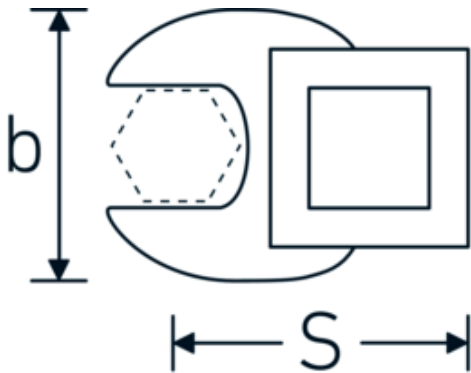

## CROW-FOOT spanner

540a

Product no. **02500038**  
GTIN **4018754004669**  
Model **540 A 11/16**

**Label.** 3/8 " CROW-FOOT spanner Spanner size 11/16" L.42,5mm

**Features.**

- Chrome Alloy Steel, chrome plated
- Caution! Modified settings on torque wrench

## Technical Drawing.

## Technical Attributes.

a	6,3 mm
Internal square drive (inch)	3/8 "
Width mm (b)	38 mm
Length mm (L)	42,5 mm
S	24,1 mm
Spanner size [inch]	11/16 "

## Logistics data.

Depth mm (IFS)	38
Width mm (IFS)	30
Height mm (IFS)	16
Length (packed, mm)	38
Width (packed, mm)	30
Height (packed, mm)	16
Volume (packed, dm3)	0.01824 dm3

<b>Art. no.</b>	02500038
<b>Weight (gross, kg)</b>	0,065
<b>Weight PAP (kg)</b>	0,000
<b>Weight PVC (kg)</b>	0,002
<b>GTIN</b>	4018754004669
<b>Country of origin</b>	GERMANY
<b>Region of origin</b>	Nordrhein-Westfalen
<b>WEEE/ElektroG</b>	nicht ear-pflichtig
<b>Customs tariff no.</b>	82042000
<b>Packing standard</b>	1
<b>Weight</b>	62 g