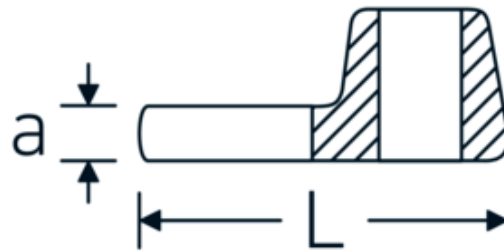

## CROW-FOOT spanner

540a

Product no. **02500038**  
GTIN **4018754004669**  
Model **540 A 11/16**

**Label.** 3/8 " CROW-FOOT spanner Spanner size 11/16" L.42,5mm

**Features.**

- Chrome Alloy Steel, chrome plated
- Caution! Modified settings on torque wrench

## Technical Drawing.

## Technical Attributes.

a	6,3 mm
Internal square drive (inch)	3/8 "
Width mm (b)	38 mm
Length mm (L)	42,5 mm
S	24,1 mm
Spanner size [inch]	11/16 "

## Variants.

Art. no.	Model no. (ERP)	Description	GTIN
01500024	540 A 3/8	1/4 " CROW-FOOT spanner Spanner size 3/8" L.25,5mm	4018754173839
02500028	540 A 7/16	3/8 " CROW-FOOT spanner Spanner size 7/16" L.32mm	4018754004621
02500032	540 A 1/2	3/8 " CROW-FOOT spanner Spanner size 1/2" L.34,3mm	4018754004638
02500034	540 A 9/16	3/8 " CROW-FOOT spanner Spanner size 9/16" L.37,7mm	4018754004645
02500036	540 A 5/8	3/8 " CROW-FOOT spanner Spanner size 5/8" L.37,7mm	4018754004652
02500038	540 A 11/16	3/8 " CROW-FOOT spanner Spanner size 11/16" L.42,5mm	4018754004669
02500040	540 A 3/4	3/8 " CROW-FOOT spanner Spanner size 3/4" L.42,5mm	4018754004676
02500042	540 A 13/16	3/8 " CROW-FOOT spanner Spanner size 13/16" L.42,3mm	4018754004683
02500044	540 A 7/8	3/8 " CROW-FOOT spanner Spanner size 7/8" L.44,5mm	4018754004690
02500048	540 A 1	3/8 " CROW-FOOT spanner Spanner size 1" L.47mm	4018754004706
02500050	540 A 1 1/16	3/8 " CROW-FOOT spanner Spanner size 1 1/16" L.47mm	4018754004713
02500052	540 A 1 1/8	3/8 " CROW-FOOT spanner Spanner size 1 1/8" L.50mm	4018754004720
02500054	540 A 1 3/16	3/8 " CROW-FOOT spanner Spanner size 1 3/16" L.50mm	4018754004737
02500056	540 A 1 1/4	3/8 " CROW-FOOT spanner Spanner size 1 1/4" L.53mm	4018754004744