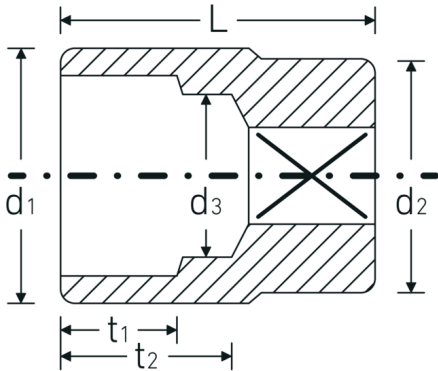

Sockets 3/4", inch

55a

Product no. **05410046**
GTIN **4018754009329**
Model **55 A 15/16**

Label. 3/4 " Socket Wrench size 15/16" L.51mm

Technical Drawing.

Technical Attributes.

Drive profile	bi-hex AS-Drive®
Internal square drive (inch)	3/4 "
d1	34 mm
d2	34,7 mm
d3	22,5 mm
Length mm (L)	51 mm
Wrench size [inch]	15/16 "
t1	18,5 mm
t2	24,2 mm

Logistics data.

Depth mm (IFS)	52
Width mm (IFS)	38
Height mm (IFS)	38
Length (packed, mm)	85
Width (packed, mm)	61
Height (packed, mm)	40
Volume (packed, dm3)	0.2074 dm3
Product no.	05410046
Weight (gross, kg)	0,395

Variants.

Product no.	Model no. (ERP)	Description	GTIN
05410040	55 A 3/4	3/4 " Socket Wrench size 3/4" L.50mm	4018754127207
05410042	55 A 13/16	3/4 " Socket Wrench size 13/16" L.51mm	4018754127214
05410044	55 A 7/8	3/4 " Socket Wrench size 7/8" L.51mm	4018754009312
05410046	55 A 15/16	3/4 " Socket Wrench size 15/16" L.51mm	4018754009329
05410048	55 A 1	3/4 " Socket Wrench size 1" L.52mm	4018754009343
05410050	55 A 1 1/16	3/4 " Socket Wrench size 1 1/16" L.54mm	4018754009350
05410052	55 A 1 1/8	3/4 " Socket Wrench size 1 1/8" L.57mm	4018754009367
05410056	55 A 1 1/4	3/4 " Socket Wrench size 1 1/4" L.58mm	4018754009381
05410058	55 A 1 5/16	3/4 " Socket Wrench size 1 5/16" L.59mm	4018754009398
05410060	55 A 1 3/8	3/4 " Socket Wrench size 1 3/8" L.59mm	4018754009404
05410062	55 A 1 7/16	3/4 " Socket Wrench size 1 7/16" L.60mm	4018754009411
05410064	55 A 1 1/2	3/4 " Socket Wrench size 1 1/2" L.64mm	4018754009428
05410066	55 A 1 5/8	3/4 " Socket Wrench size 1 5/8" L.67mm	4018754009442
05410067	55 A 1 11/16	3/4 " Socket Wrench size 1 11/16" L.70mm	4018754009459
05410068	55 A 1 3/4	3/4 " Socket Wrench size 1 3/4" L.70mm	4018754009466
05410069	55 A 1 13/16	3/4 " Socket Wrench size 1 13/16" L.73mm	4018754009473
05410070	55 A 1 7/8	3/4 " Socket Wrench size 1 7/8" L.76mm	4018754009480
05410072	55 A 2	3/4 " Socket Wrench size 2" L.80mm	4018754009497