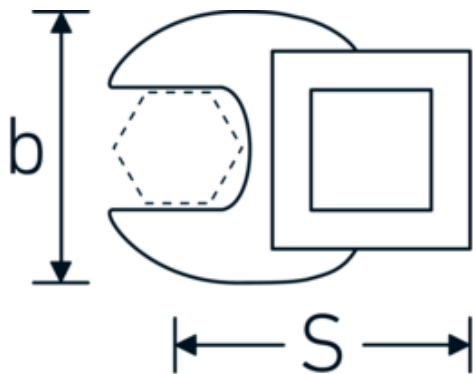

CROW-FOOT wrench, inch

540a

Product no. **01500024**
GTIN **4018754173839**
Model **540 A 3/8**

Label.

1/4 " CROW-FOOT wrench Wrench size 3/8" L.25,5mm

Technical Drawing.

Technical Attributes.

a	6,3 mm
Internal square drive (inch)	1/4 "
Width mm (b)	19,8 mm
Length mm (L)	25,5 mm
S	14,6 mm
Wrench size [inch]	3/8 "

Logistics data.

Depth mm (IFS)	50
Width mm (IFS)	35
Height mm (IFS)	13
Length (packed, mm)	50
Width (packed, mm)	35
Height (packed, mm)	13
Volume (packed, dm3)	0.02275 dm3
Product no.	01500024
Weight (gross, kg)	0,017

Variants.

Product no.	Model no. (ERP)	Description	GTIN
01500024	540 A 3/8	1/4 " CROW-FOOT wrench Wrench size 3/8" L.25,5mm	4018754173839
02500028	540 A 7/16	3/8 " CROW-FOOT wrench Wrench size 7/16" L.32mm	4018754004621
02500032	540 A 1/2	3/8 " CROW-FOOT wrench Wrench size 1/2" L.34,3mm	4018754004638
02500034	540 A 9/16	3/8 " CROW-FOOT wrench Wrench size 9/16" L.37,7mm	4018754004645
02500036	540 A 5/8	3/8 " CROW-FOOT wrench Wrench size 5/8" L.37,7mm	4018754004652
02500038	540 A 11/16	3/8 " CROW-FOOT wrench Wrench size 11/16" L.42,5mm	4018754004669
02500040	540 A 3/4	3/8 " CROW-FOOT wrench Wrench size 3/4" L.42,5mm	4018754004676
02500042	540 A 13/16	3/8 " CROW-FOOT wrench Wrench size 13/16" L.42,3mm	4018754004683
02500044	540 A 7/8	3/8 " CROW-FOOT wrench Wrench size 7/8" L.44,5mm	4018754004690
02500048	540 A 1	3/8 " CROW-FOOT wrench Wrench size 1" L.47mm	4018754004706
02500050	540 A 1 1/16	3/8 " CROW-FOOT wrench Wrench size 1 1/16" L.47mm	4018754004713
02500052	540 A 1 1/8	3/8 " CROW-FOOT wrench Wrench size 1 1/8" L.50mm	4018754004720
02500054	540 A 1 3/16	3/8 " CROW-FOOT wrench Wrench size 1 3/16" L.50mm	4018754004737
02500056	540 A 1 1/4	3/8 " CROW-FOOT wrench Wrench size 1 1/4" L.53mm	4018754004744
02500058	540 A 1 5/16	3/8 " CROW-FOOT wrench Wrench size 1 5/16" L.53mm	4018754004751