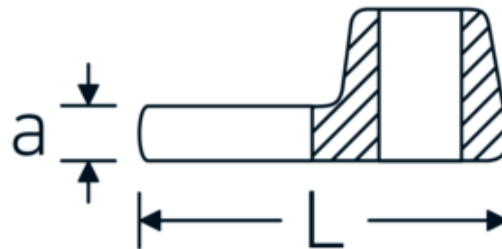

CROW-FOOT wrench, inch

540a

Product no. **01500024**
GTIN **4018754173839**
Model **540 A 3/8**

Label.

1/4 " CROW-FOOT wrench Wrench size 3/8" L.25,5mm

Technical Drawing.

Technical Attributes.

a	6,3 mm
Internal square drive (inch)	1/4 "
Width mm (b)	19,8 mm
Length mm (L)	25,5 mm
S	14,6 mm
Wrench size [inch]	3/8 "

Logistics data.

Depth mm (IFS)	50
Width mm (IFS)	35
Height mm (IFS)	13
Length (packed, mm)	50
Width (packed, mm)	35
Height (packed, mm)	13
Volume (packed, dm3)	0.02275 dm3
Product no.	01500024
Weight (gross, kg)	0,017

Variants.

Product no.	Model no. (ERP)	Description	GTIN
01500024	540 A 3/8	1/4 " CROW-FOOT wrench Wrench size 3/8" L.25,5mm	4018754173839
02500028	540 A 7/16	3/8 " CROW-FOOT wrench Wrench size 7/16" L.32mm	4018754004621
02500032	540 A 1/2	3/8 " CROW-FOOT wrench Wrench size 1/2" L.34,3mm	4018754004638
02500034	540 A 9/16	3/8 " CROW-FOOT wrench Wrench size 9/16" L.37,7mm	4018754004645
02500036	540 A 5/8	3/8 " CROW-FOOT wrench Wrench size 5/8" L.37,7mm	4018754004652
02500038	540 A 11/16	3/8 " CROW-FOOT wrench Wrench size 11/16" L.42,5mm	4018754004669
02500040	540 A 3/4	3/8 " CROW-FOOT wrench Wrench size 3/4" L.42,5mm	4018754004676
02500042	540 A 13/16	3/8 " CROW-FOOT wrench Wrench size 13/16" L.42,3mm	4018754004683
02500044	540 A 7/8	3/8 " CROW-FOOT wrench Wrench size 7/8" L.44,5mm	4018754004690
02500048	540 A 1	3/8 " CROW-FOOT wrench Wrench size 1" L.47mm	4018754004706
02500050	540 A 1 1/16	3/8 " CROW-FOOT wrench Wrench size 1 1/16" L.47mm	4018754004713
02500052	540 A 1 1/8	3/8 " CROW-FOOT wrench Wrench size 1 1/8" L.50mm	4018754004720
02500054	540 A 1 3/16	3/8 " CROW-FOOT wrench Wrench size 1 3/16" L.50mm	4018754004737
02500056	540 A 1 1/4	3/8 " CROW-FOOT wrench Wrench size 1 1/4" L.53mm	4018754004744
02500058	540 A 1 5/16	3/8 " CROW-FOOT wrench Wrench size 1 5/16" L.53mm	4018754004751