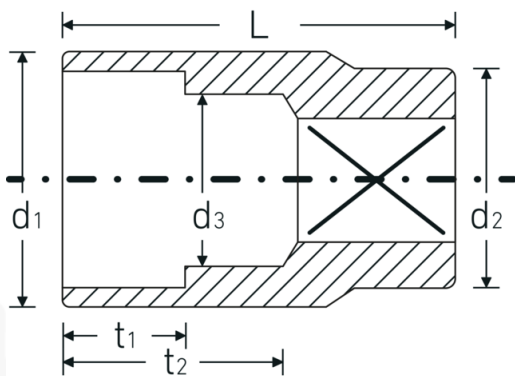

Technical Drawing.

Technical Attributes.

Drive profile bi-hex AS-Drive®
Internal square drive (inch) 1/2 "

Logistics data.

Depth mm (IFS) 38
Width mm (IFS) 23