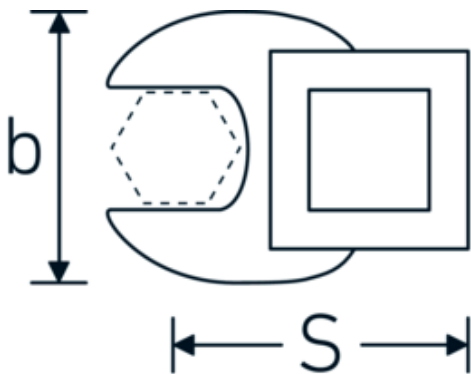

## CROW-FOOT wrench, inch

540a

Product no. **02500034**  
GTIN **4018754004645**  
Model **540 A 9/16**

Label.

3/8 " CROW-FOOT wrench Wrench size 9/16" L.37,7mm

## Technical Drawing.

## Technical Attributes.

a	6,3 mm
Internal square drive (inch)	3/8 "
Width mm (b)	30 mm
Length mm (L)	37,7 mm
S	20,9 mm
Wrench size [inch]	9/16 "

## Logistics data.

Depth mm (IFS)	35
Width mm (IFS)	25
Height mm (IFS)	16
Length (packed, mm)	35
Width (packed, mm)	25
Height (packed, mm)	16
Volume (packed, dm3)	0.014 dm3
Product no.	02500034
Weight (gross, kg)	0,040