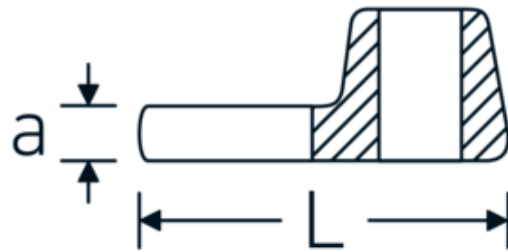

## CROW-FOOT wrench, inch

540a

Product no. **02500034**  
GTIN **4018754004645**  
Model **540 A 9/16**

Label.

3/8 " CROW-FOOT wrench Wrench size 9/16" L.37,7mm

## Technical Drawing.

## Technical Attributes.

a	6,3 mm
Internal square drive (inch)	3/8 "
Width mm (b)	30 mm
Length mm (L)	37,7 mm
S	20,9 mm
Wrench size [inch]	9/16 "

## Variants.

Product no.	Model no. (ERP)	Description	GTIN
01500024	540 A 3/8	1/4 " CROW-FOOT wrench Wrench size 3/8" L.25,5mm	4018754173839
02500028	540 A 7/16	3/8 " CROW-FOOT wrench Wrench size 7/16" L.32mm	4018754004621
02500032	540 A 1/2	3/8 " CROW-FOOT wrench Wrench size 1/2" L.34,3mm	4018754004638
02500034	540 A 9/16	3/8 " CROW-FOOT wrench Wrench size 9/16" L.37,7mm	4018754004645
02500036	540 A 5/8	3/8 " CROW-FOOT wrench Wrench size 5/8" L.37,7mm	4018754004652
02500038	540 A 11/16	3/8 " CROW-FOOT wrench Wrench size 11/16" L.42,5mm	4018754004669
02500040	540 A 3/4	3/8 " CROW-FOOT wrench Wrench size 3/4" L.42,5mm	4018754004676
02500042	540 A 13/16	3/8 " CROW-FOOT wrench Wrench size 13/16" L.42,3mm	4018754004683
02500044	540 A 7/8	3/8 " CROW-FOOT wrench Wrench size 7/8" L.44,5mm	4018754004690
02500048	540 A 1	3/8 " CROW-FOOT wrench Wrench size 1" L.47mm	4018754004706
02500050	540 A 1 1/16	3/8 " CROW-FOOT wrench Wrench size 1 1/16" L.47mm	4018754004713
02500052	540 A 1 1/8	3/8 " CROW-FOOT wrench Wrench size 1 1/8" L.50mm	4018754004720
02500054	540 A 1 3/16	3/8 " CROW-FOOT wrench Wrench size 1 3/16" L.50mm	4018754004737
02500056	540 A 1 1/4	3/8 " CROW-FOOT wrench Wrench size 1 1/4" L.53mm	4018754004744
02500058	540 A 1 5/16	3/8 " CROW-FOOT wrench Wrench size 1 5/16" L.53mm	4018754004751