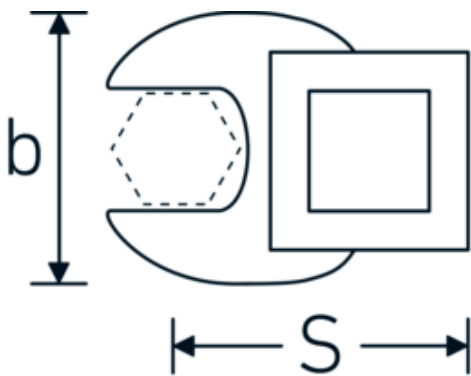

## CROW-FOOT spanner

**540**

Product no. **02200021**  
GTIN **4018754003570**  
Model **540 21**

**Label.** 3/8 " CROW-FOOT spanner Spanner size 21mm L.44,5mm

**Features.**

- Chrome Alloy Steel, chrome plated
- Caution! Modified settings on torque wrench

## Technical Drawing.

## Technical Attributes.

a	6,3 mm
Internal square drive (inch)	3/8 "
Width mm (b)	41 mm
Length mm (L)	44,5 mm
S	23,6 mm
Width across flats [mm]	21 mm

## Logistics data.

Depth mm (IFS)	50
Width mm (IFS)	45
Height mm (IFS)	17
Length (packed, mm)	50
Width (packed, mm)	45
Height (packed, mm)	17
Volume (packed, dm3)	0.03825 dm3

<b>Art. no.</b>	02200021
<b>Weight (gross, kg)</b>	0,060
<b>Weight PAP (kg)</b>	0,000
<b>Weight PVC (kg)</b>	0,002
<b>GTIN</b>	4018754003570
<b>Country of origin</b>	GERMANY
<b>Region of origin</b>	Nordrhein-Westfalen
<b>WEEE/ElektroG</b>	nicht ear-pflichtig
<b>Customs tariff no.</b>	82042000
<b>Packing standard</b>	1
<b>Weight</b>	59 g