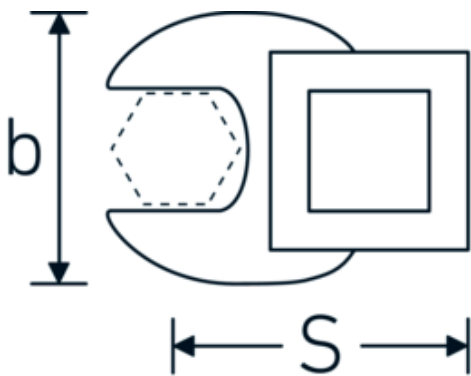

CROW-FOOT spanner

540a

Product no. **02500044**
GTIN **4018754004690**
Model **540 A 7/8**

Label. 3/8 " CROW-FOOT spanner Spanner size 7/8" L.44,5mm

Features.

- Chrome Alloy Steel, chrome plated
- Caution! Modified settings on torque wrench

Technical Drawing.

Technical Attributes.

a	6,3 mm
Internal square drive (inch)	3/8 "
Width mm (b)	41 mm
Length mm (L)	44,5 mm
S	25,8 mm
Spanner size [inch]	7/8 "

Logistics data.

Depth mm (IFS)	45
Width mm (IFS)	40
Height mm (IFS)	18
Length (packed, mm)	45
Width (packed, mm)	40
Height (packed, mm)	18
Volume (packed, dm3)	0.0324 dm3

Variants.

Art. no.	Model no. (ERP)	Description	GTIN
01500024	540 A 3/8	1/4 " CROW-FOOT spanner Spanner size 3/8" L.25,5mm	4018754173839
02500028	540 A 7/16	3/8 " CROW-FOOT spanner Spanner size 7/16" L.32mm	4018754004621
02500032	540 A 1/2	3/8 " CROW-FOOT spanner Spanner size 1/2" L.34,3mm	4018754004638
02500034	540 A 9/16	3/8 " CROW-FOOT spanner Spanner size 9/16" L.37,7mm	4018754004645
02500036	540 A 5/8	3/8 " CROW-FOOT spanner Spanner size 5/8" L.37,7mm	4018754004652
02500038	540 A 11/16	3/8 " CROW-FOOT spanner Spanner size 11/16" L.42,5mm	4018754004669
02500040	540 A 3/4	3/8 " CROW-FOOT spanner Spanner size 3/4" L.42,5mm	4018754004676
02500042	540 A 13/16	3/8 " CROW-FOOT spanner Spanner size 13/16" L.42,3mm	4018754004683
02500044	540 A 7/8	3/8 " CROW-FOOT spanner Spanner size 7/8" L.44,5mm	4018754004690
02500048	540 A 1	3/8 " CROW-FOOT spanner Spanner size 1" L.47mm	4018754004706
02500050	540 A 1 1/16	3/8 " CROW-FOOT spanner Spanner size 1 1/16" L.47mm	4018754004713
02500052	540 A 1 1/8	3/8 " CROW-FOOT spanner Spanner size 1 1/8" L.50mm	4018754004720
02500054	540 A 1 3/16	3/8 " CROW-FOOT spanner Spanner size 1 3/16" L.50mm	4018754004737
02500056	540 A 1 1/4	3/8 " CROW-FOOT spanner Spanner size 1 1/4" L.53mm	4018754004744