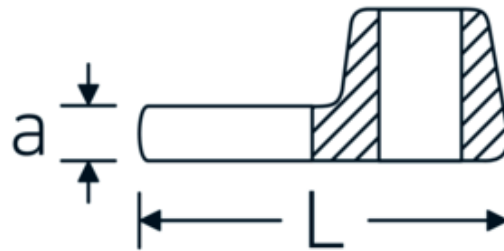

CROW-FOOT spanner

540a

Product no. **02500044**
GTIN **4018754004690**
Model **540 A 7/8**

Label. 3/8 " CROW-FOOT spanner Spanner size 7/8" L.44,5mm

Features.

- Chrome Alloy Steel, chrome plated
- Caution! Modified settings on torque wrench

Technical Drawing.

Technical Attributes.

a	6,3 mm
Internal square drive (inch)	3/8 "
Width mm (b)	41 mm
Length mm (L)	44,5 mm
S	25,8 mm
Spanner size [inch]	7/8 "

Logistics data.

Depth mm (IFS)	45
Width mm (IFS)	40
Height mm (IFS)	18
Length (packed, mm)	45
Width (packed, mm)	40
Height (packed, mm)	18
Volume (packed, dm3)	0.0324 dm3

Variants.

Art. no.	Model no. (ERP)	Description	GTIN
01500024	540 A 3/8	1/4 " CROW-FOOT spanner Spanner size 3/8" L.25,5mm	4018754173839
02500028	540 A 7/16	3/8 " CROW-FOOT spanner Spanner size 7/16" L.32mm	4018754004621
02500032	540 A 1/2	3/8 " CROW-FOOT spanner Spanner size 1/2" L.34,3mm	4018754004638
02500034	540 A 9/16	3/8 " CROW-FOOT spanner Spanner size 9/16" L.37,7mm	4018754004645
02500036	540 A 5/8	3/8 " CROW-FOOT spanner Spanner size 5/8" L.37,7mm	4018754004652
02500038	540 A 11/16	3/8 " CROW-FOOT spanner Spanner size 11/16" L.42,5mm	4018754004669
02500040	540 A 3/4	3/8 " CROW-FOOT spanner Spanner size 3/4" L.42,5mm	4018754004676
02500042	540 A 13/16	3/8 " CROW-FOOT spanner Spanner size 13/16" L.42,3mm	4018754004683
02500044	540 A 7/8	3/8 " CROW-FOOT spanner Spanner size 7/8" L.44,5mm	4018754004690
02500048	540 A 1	3/8 " CROW-FOOT spanner Spanner size 1" L.47mm	4018754004706
02500050	540 A 1 1/16	3/8 " CROW-FOOT spanner Spanner size 1 1/16" L.47mm	4018754004713
02500052	540 A 1 1/8	3/8 " CROW-FOOT spanner Spanner size 1 1/8" L.50mm	4018754004720
02500054	540 A 1 3/16	3/8 " CROW-FOOT spanner Spanner size 1 3/16" L.50mm	4018754004737
02500056	540 A 1 1/4	3/8 " CROW-FOOT spanner Spanner size 1 1/4" L.53mm	4018754004744